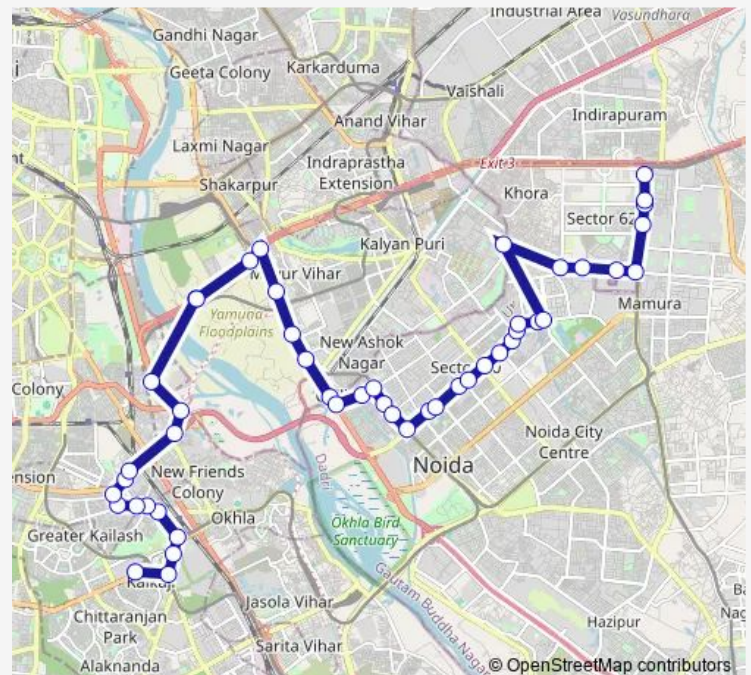

Mayur Vihar Phase 1 X-ing

Samachar Appartments

Mayur Palace

Route schedule

Nehru Place Terminal — Noida Sec 62 (Eletronic City)

Monday 05:50-21:00

Tuesday 05:50-21:00

Wednesday 05:50-21:00

Thursday 05:50-21:00

Friday 05:50-21:00

Saturday 05:50-21:00

Sunday 05:50-21:00

Route info

Direction: Nehru Place Terminal

Stops: 48

Trip Duration: 1 hour 54 min