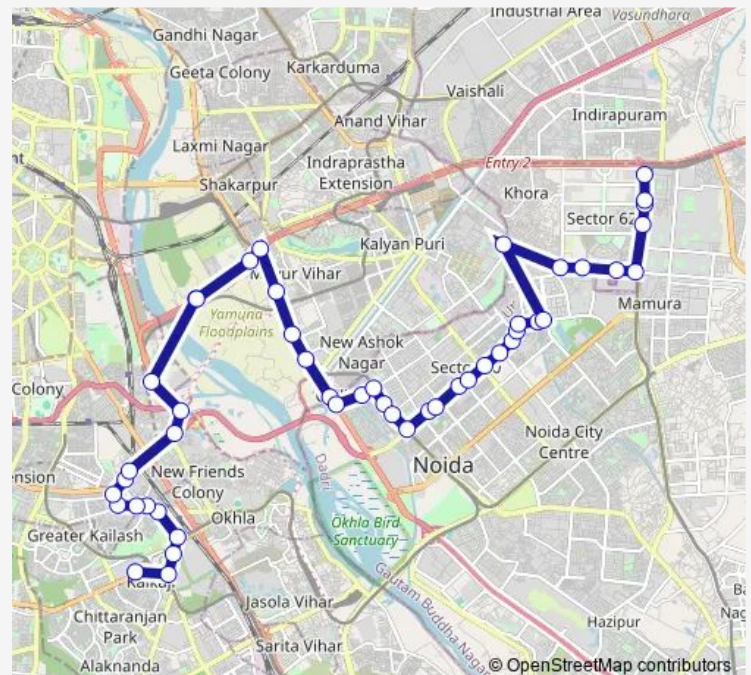

Mayur Vihar Phase 1 X-ing

Samachar Apartments

Mayur Palace

Route schedule

Nehru Place Terminal — Noida Sec 62 (Eletronic City)

Monday 05:50-21:00

Tuesday 05:50-21:00

Wednesday 05:50-21:00

Thursday 05:50-21:00

Friday 05:50-21:00

Saturday 05:50-21:00

Sunday 05:50-21:00

Route info

Direction: Nehru Place Terminal

Stops: 48

Trip Duration: 1 hour 54 min