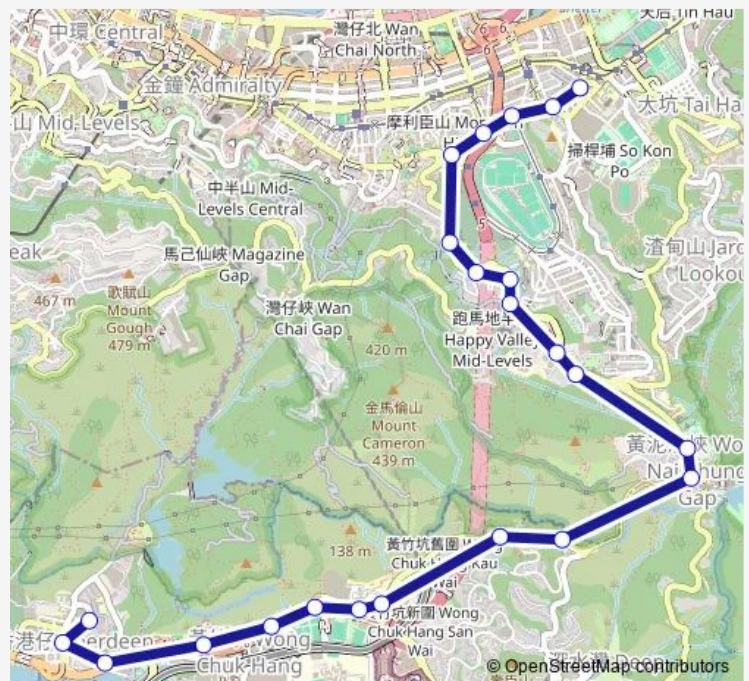

[Ctb] Hong Kong Tennis Centre, Wong NAI Chung GAP Road

[Ctb] Woodland Heights, Wong NAI Chung GAP Road

[Ctb] Bowen Road, Stubbs Road

[Ctb] Craigmount, Stubbs Road

Route schedule

[Ctb] Shek PAI Wan — [Ctb] Pennington Street[[Kmb] Pennington Street

Monday	07:15
Tuesday	07:15
Wednesday	07:15
Thursday	07:15
Friday	07:15
Saturday	—
Sunday	—

Route info

Direction: [Ctb] Shek PAI Wan

Stops: 23

Trip Duration: 0 hour 30 min

76 — Shek PAI WAN - Causeway BAY (Pennington Street)(Circular)

[Ctb] Tung Shan Terrace, Stubbs Road

[Ctb] Lingnan Primary School, Stubbs Road

[Ctb] Shiu FAI Terrace, Stubbs Road

[Ctb] Queen Elizabeth Stadium, Queen'S Road East

[Ctb] Leighton Road, Morrison Hill Road

[Ctb] Matheson Street, Leighton Road