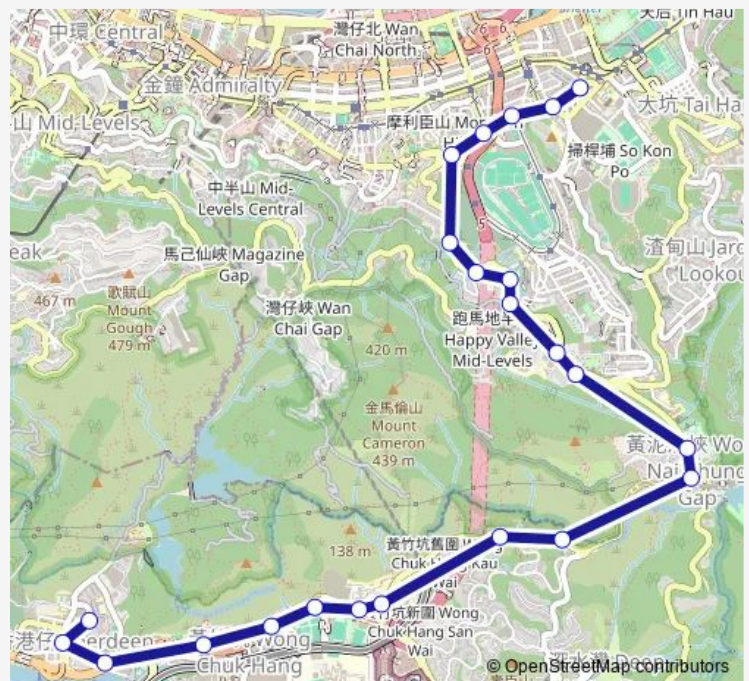

[Ctb] Hong Kong Tennis Centre, Wong NAI Chung GAP Road

[Ctb] Woodland Heights, Wong NAI Chung GAP Road

[Ctb] Bowen Road, Stubbs Road

[Ctb] Craigmount, Stubbs Road

### Route schedule

[Ctb] Shek PAI Wan — [Ctb] Pennington Street[[Kmb] Pennington Street

Monday	07:15
Tuesday	07:15
Wednesday	07:15
Thursday	07:15
Friday	07:15
Saturday	—
Sunday	—

### Route info

Direction: [Ctb] Shek PAI Wan

Stops: 23

Trip Duration: 0 hour 30 min

76 — Shek PAI WAN - Causeway BAY (Pennington Street)(Circular)

[Ctb] Tung Shan Terrace, Stubbs Road

[Ctb] Stubbs Road Garden, Stubbs Road