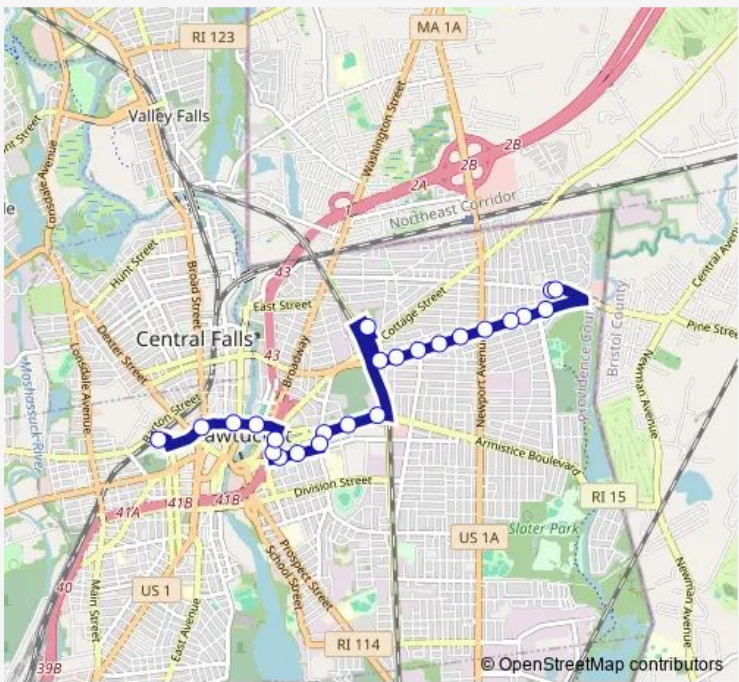

**Bus 76 Central Ave**

[Go to website](#)

**Direction**  
 Benefit & Thurber — Pawtucket-Central Falls Transit Center (Stop B)  
 24 stops  
[Open route schedule](#)

- Benefit & Thurber
- Benefit before Farnum
- Central before Clarner
- Central & Daggett (before Draper)
- Central after Chase
- Newport & Central
- Central before Tweed
- Central before Makin
- Central before Harding
- Central before Mendon
- Central before Freeman
- Stop & Shop (Pawtucket)
- Armistice & George Bennett
- Armistice opposite Schofield
- Armistice before N Bend
- N Bend before Walcott
- Walcott after Walnut
- Walcott before Underwood
- Underwood after Walcott
- Underwood before Grove
- Exchange at Tolman High School

**Route schedule**  
 Benefit & Thurber — Pawtucket-Central Falls Transit Center (Stop B)

Monday	06:36-18:19
Tuesday	06:36-18:19
Wednesday	06:36-18:19
Thursday	06:36-18:19
Friday	06:36-18:19
Saturday	07:51-17:49
Sunday	—

**Route info**  
 Direction: Benefit & Thurber  
 Stops: 24  
 Trip Duration: 0 hour 19 min

76 — Central Ave **BusMaps**

Exchange after Roosevelt

Goff Avenue

Pawtucket-Central Falls Transit Center (Stop B)

**Direction**

Pawtucket-Central Falls Transit Center (Stop B) — Benefit &amp; Thurber

21 stops

[Open route schedule](#)

Pawtucket-Central Falls Transit Center (Stop B)

Exchange after Broad

Roosevelt Avenue

Exchange before Exchange Ct