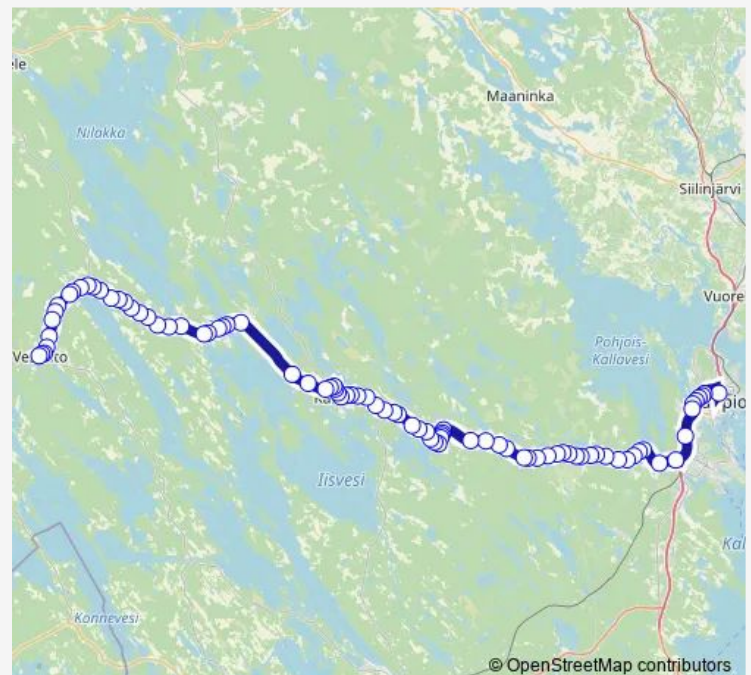

Friday 07:30

Saturday —

Sunday —

**Route info**

Direction: Linja-autoasema 3

Stops: 88

Trip Duration: 1 hour 35 min

76 — Kuopio-Tervo-Vesanto