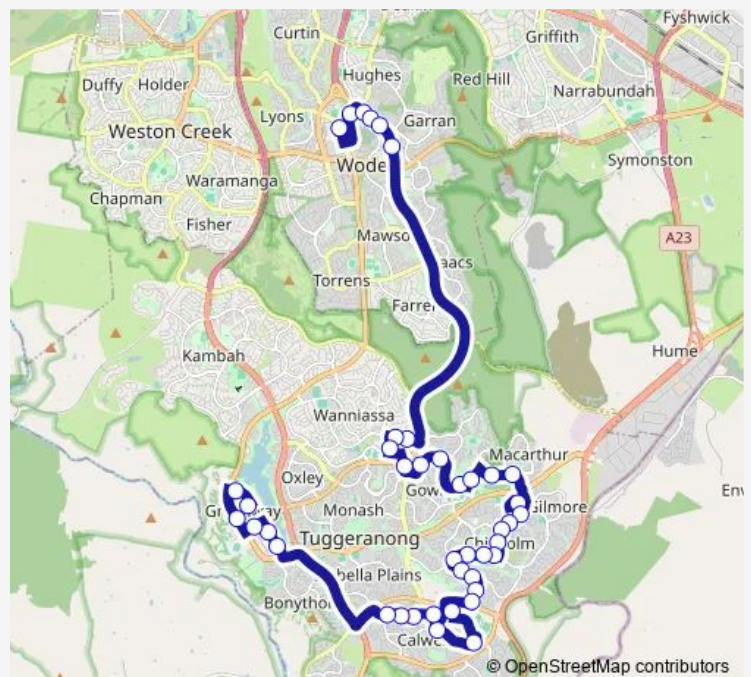

Hambidge Cr after 1st Alice Jackson Cr

Hambidge Cr opp 64

Baskerville St after Hambidge Cr

Baskerville St opp 2nd Laughton St

Route schedule

Woden Temporary Interchange Plt 1 — Tuggeranong Interchange Arrivals

Monday	05:49-22:02
Tuesday	05:49-22:02
Wednesday	05:49-22:02
Thursday	05:49-22:02
Friday	05:49-22:02
Saturday	06:39-23:19
Sunday	07:39-19:39

Route info

Direction: Woden Temporary Interchange Plt 1

Stops: 40

Trip Duration: 0 hour 51 min

76 — Tuggeranong to Woden via Calwell & Erindale

Heagney Cr after 1st Muntz St

Heagney Cr before 1st Moffin St

Heagney Cr after 2nd Mofflin St

Heagney Cr before 2nd Mclorinan St

Tuesday 05:32-22:02

Wednesday 05:32-22:02

Thursday 05:32-22:02

Friday 05:32-22:02

Saturday 06:20-21:43

Sunday 08:01-20:01

Route info

Direction: Tuggeranong Interchange Plt 7