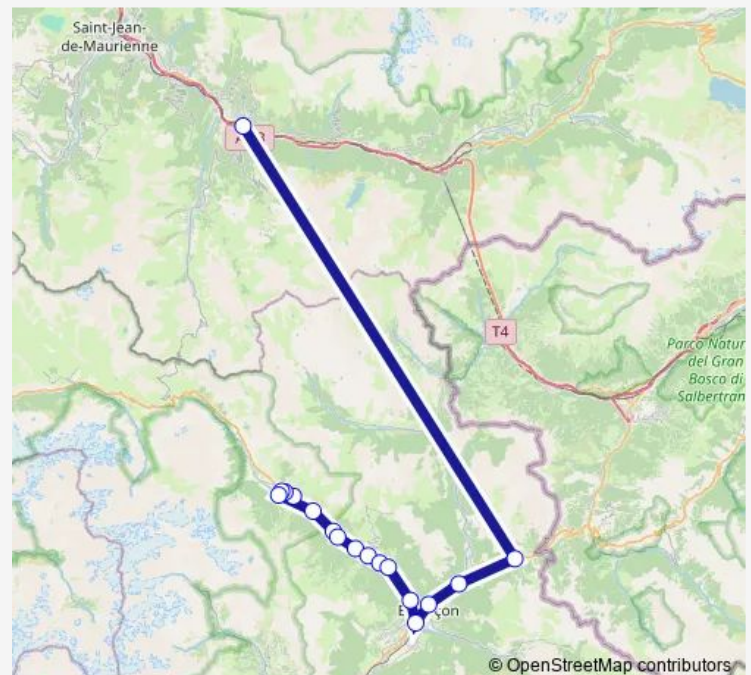

Tuesday 08:28-12:48

Wednesday 08:28-12:48

Thursday 08:28-12:48

Friday 08:28-12:48

Saturday 06:58-12:48

Sunday 08:28-13:38

Route info

Direction: Le Laurau Montant

Stops: 17

Trip Duration: 2 hour 52 min

Direction

Saint Jean - Gare Routière - Nd — Les Grands Bains

17 stops

[Open route schedule](#)

Saint Jean - Gare Routière - Nd

Gare Routière

Route info

Direction: Saint Jean - Gare Routière - Nd

Stops: 17

Trip Duration: 2 hour 29 min

Direction

Le Laurau Montant — Saint Jean - Gare Routière - Nd

17 stops

[Open route schedule](#)

Saturday 15:13

Sunday 15:13

Route info

Direction: Le Laurau Montant

Stops: 17

Trip Duration: 3 hour 17 min

Direction

St Michel Valloire Gare routière — Les Grands Bains