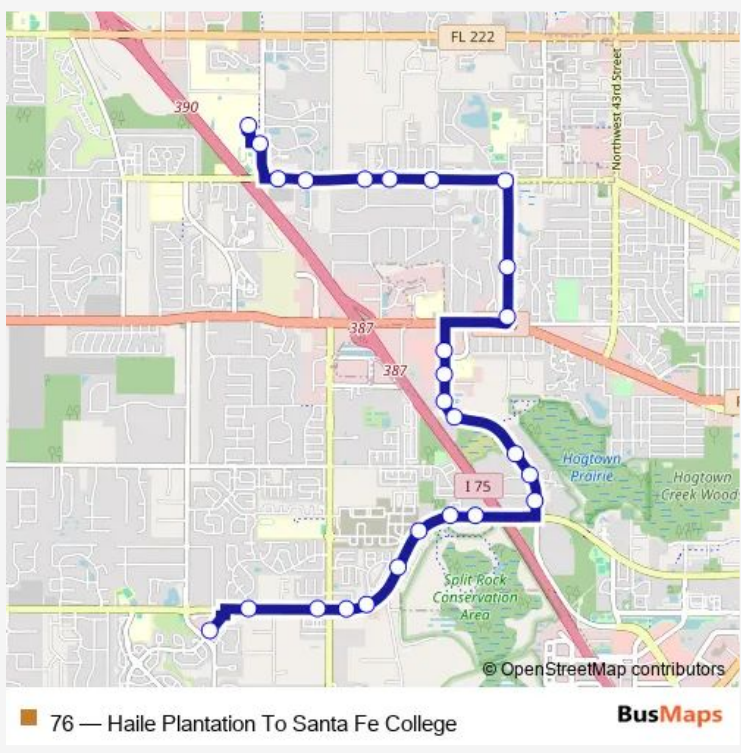

Bus 76 Haile Plantation To Santa Fe College

[Go to website](#)

Direction
 Santa Fe — Westbound SW 87th Dr @ SW 91st St
 26 stops
[Open route schedule](#)

- Santa Fe
- Santa Fe College
- The Pentecostals of Gainesville
- Shenandoah Neighborhood
- Quail Ridge Neighborhood
- Hickory Woods Neighborhood
- Eastbound NW 23rd Avenue @ NW 63rd Terrace
- Northwest Baptist Church
- Southbound NW 55th ST @ NW 14th Ave
- Southbound NW 55th ST @ NW 9th Ln
- Oaks Mall @ NW 62nd Blvd
- Oaks Mall SW 62nd Blvd
- Hampton Oaks Apartments
- The Earl Apartments
- Lakewood Villas Apartments
- Rockwood Villas Apartments
- Forest View Apartments
- Eastbound SW 24th Ave @ Majestic Oaks
- Linton Oaks @ SW 24th Ave
- Treebecka Park Apartments
- Tower Oaks Glenn Apartments

Route schedule
 Santa Fe — Westbound SW 87th Dr @ SW 91st St

Monday	08:00-16:00
Tuesday	08:00-16:00
Wednesday	08:00-16:00
Thursday	08:00-16:00
Friday	08:00-16:00
Saturday	—
Sunday	—

Route info
 Direction: Santa Fe
 Stops: 26
 Trip Duration: 0 hour 23 min

Kiss 105.3 FM Station

Carriage House Lane

Westbound SW 24th AVE @ SW 75th St

Westbound SW 24th AVE @ SW 84th St

Westbound SW 87th Dr @ SW 91st St

Direction

Westbound SW 87th Dr @ SW 91st St — Santa Fe

25 stops

Wednesday 07:25-15:30

Thursday 07:25-15:30

Friday 07:25-15:30

Saturday —

Sunday —

Route info

Direction: Westbound SW 87th Dr @ SW 91st St

Stops: 25