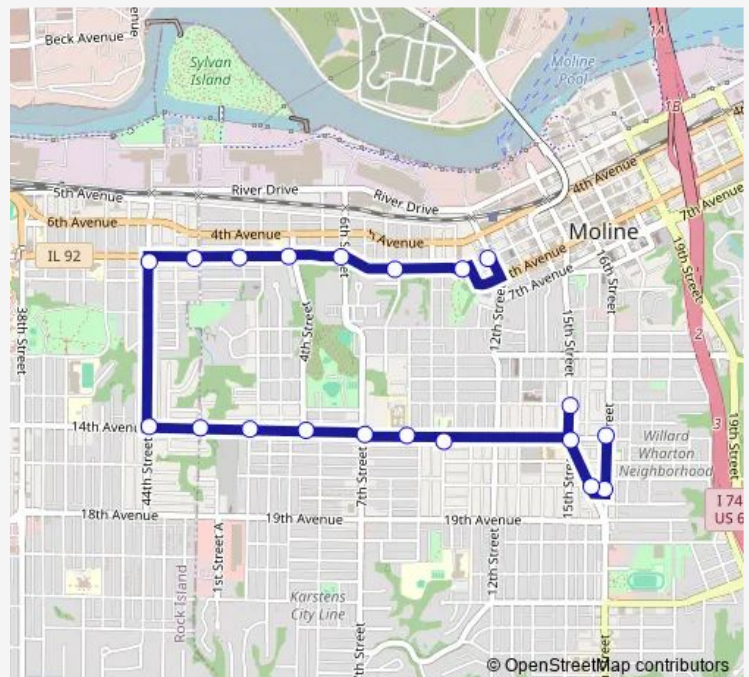

Bus 76

[Go to website](#)

Direction

16 St & 16 Ave — 12 St & 5 Ave

20 stops

[Open route schedule](#)

16 St & 16 Ave

16 St & 18 Ave

Friday 14:43

Saturday —

Sunday —

Route info

Direction: 16 St & 16 Ave

Stops: 20

Trip Duration: 0 hour 12 min

Direction

16 St & 16 Ave — Centre Station

35 stops

[Open route schedule](#)

16 St & 16 Ave

16 St & 18 Ave

15 St & 18 Ave

15 St Pl & 16 Ave

12 St & 16 Ave

Wednesday 11:15-13:50

Thursday 11:15-15:00

Friday 15:00

Saturday —

Sunday —

Route info

Direction: 16 St & 16 Ave

Stops: 35