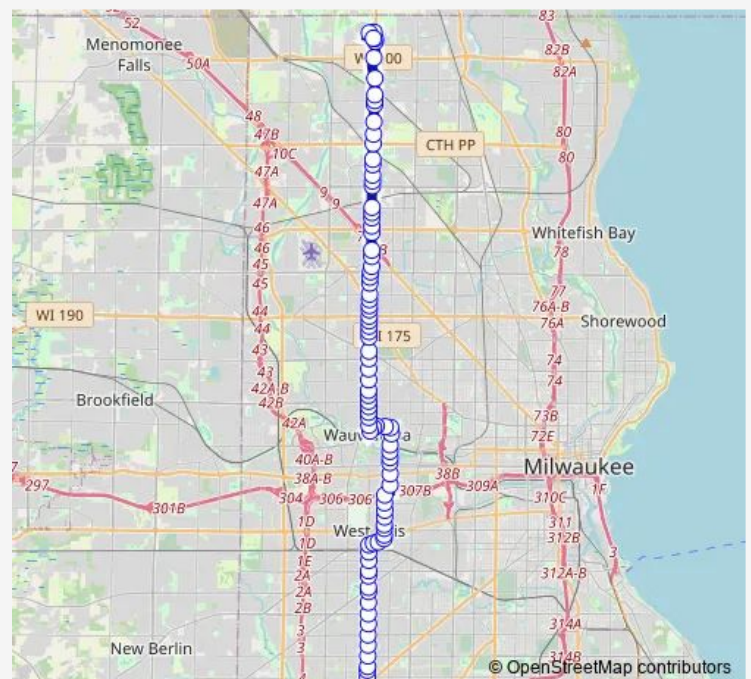

N76 & Denver

N76 & Greentree

N76 & Acacia

N76 & Clovernook

N76 & Winfield

N76 & Florist

N76 & Bobolink

N76 & Carmen

N76 & Silver Spring

N76 & Sheridan

N76 & Villard

Route schedule

Northridge Lakes & N76 — S74 & S4935

Monday	04:33-00:23 ⁺¹
Tuesday	04:33-00:23 ⁺¹
Wednesday	04:33-00:23 ⁺¹
Thursday	04:33-00:23 ⁺¹
Friday	04:33-00:23 ⁺¹
Saturday	05:54-00:20 ⁺¹
Sunday	06:14-23:54

Route info

Direction: Northridge Lakes & N76

Stops: 88

Trip Duration: 1 hour 12 min

76 — 76th Street

N76 & Grantosa

N76 & Stark

N76 & Hampton

N76 & Courtland

N76 & Glendale

N76 & Congress

N76 & Appleton

N76 & Fiebrantz

N76 & Capitol

N76 & Melvina

N76 & Vienna