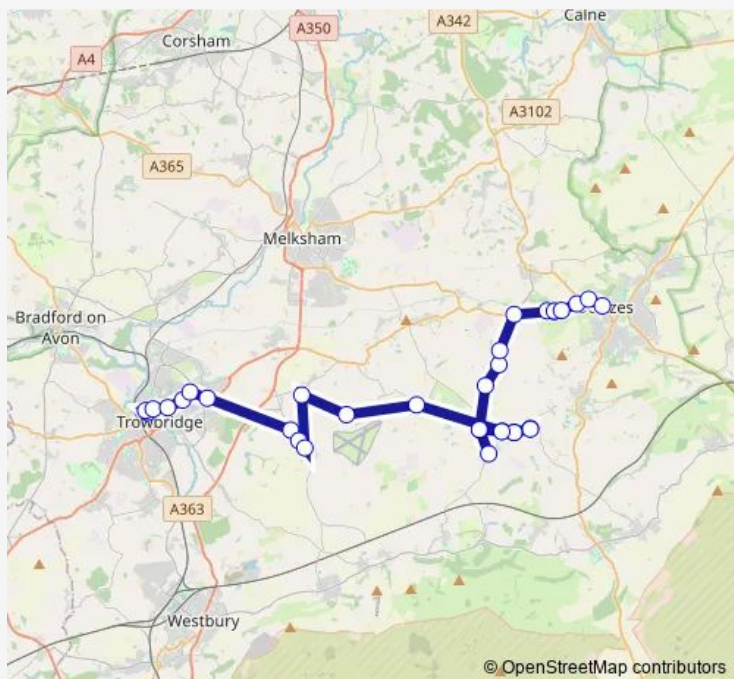

Bus 76 Trowbridge - Steeple Ashton - Worton - Devizes

[Go to website](#)

Direction

The Pelican — Manvers House

32 stops

[Open route schedule](#)

- The Pelican
- Avon Terrace
- Black Horse
- Business Centre
- Mayenne Place
- Poulshot Turn
- The Raven
- The Hall
- Mill Lane
- Village Hall
- Rose and Crown
- Sandleaze
- Sandleaze
- Rose and Crown
- Village Hall
- Norney Bridge
- The Green
- Norney Bridge
- War Memorial
- Field Head
- Crossroads

Route schedule

The Pelican — Manvers House

Monday	12:05-14:10
Tuesday	12:05-14:10
Wednesday	12:05-14:10
Thursday	12:05-14:10
Friday	12:05-14:10
Saturday	10:50-14:30
Sunday	—

Route info

Direction: The Pelican

Stops: 32

Trip Duration: 0 hour 49 min

© OpenStreetMap contributors

76 — Trowbridge - Steeple Ashton - Worton - Devizes

BusMaps

St Marys

Memorial

St Mary's

Tuesday 09:50-12:30

Wednesday 09:50-12:30

Thursday 09:50-12:30

Friday 09:50-12:30

Saturday 09:28-12:30

Sunday —

Route info

Direction: Manvers House