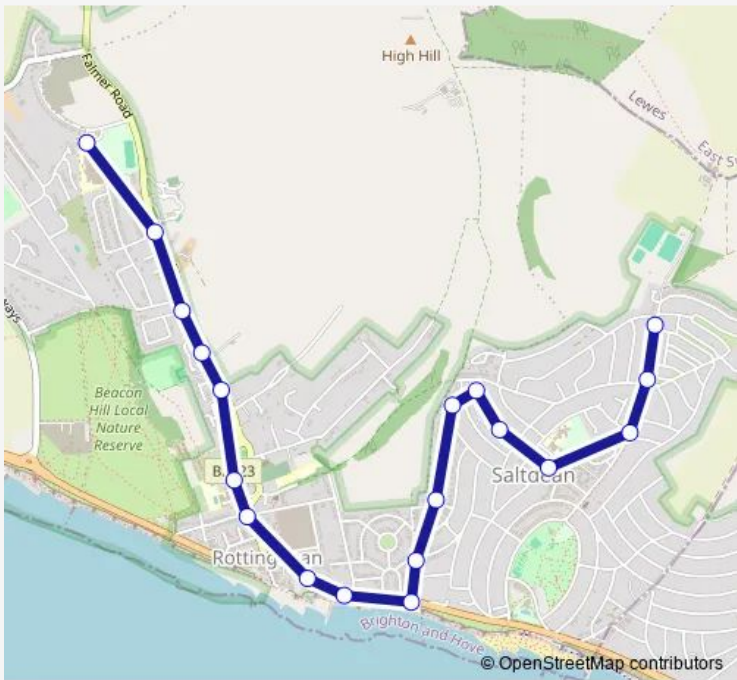

[Go to website](#)

Direction
 Saltdean Vale Shops — Longhill School Grounds
 19 stops
[Open route schedule](#)

- Saltdean Vale Shops
- Arlington Gardens
- Glynde Avenue
- Lustrells Vale Shops
- Lustrells Crescent
- Bishopstone Drive
- Chorley Avenue
- Founthill Road
- Lenham Road East
- Cranleigh Avenue
- Chailey Avenue
- Newlands Road
- Rottingdean High Street
- The Green
- Bazehill Road
- Cricket Ground
- Court Ord Road
- Rottingdean Place
- Longhill School Grounds

Route schedule
 Saltdean Vale Shops — Longhill School Grounds

Monday	07:35
Tuesday	07:35
Wednesday	07:35
Thursday	07:35
Friday	07:35
Saturday	—
Sunday	—

Route info
 Direction: Saltdean Vale Shops
 Stops: 19
 Trip Duration: 0 hour 17 min

76 — Longhill School - Saltdean **BusMaps**

Direction

Longhill School Grounds — Coombe Vale Top

15 stops

[Open route schedule](#)

Longhill School Grounds

Newlands Road

Chailey Avenue

Wednesday 14:50

Thursday 14:50

Friday 14:50

Saturday —

Sunday —

Route info

Direction: Longhill School Grounds

Stops: 15