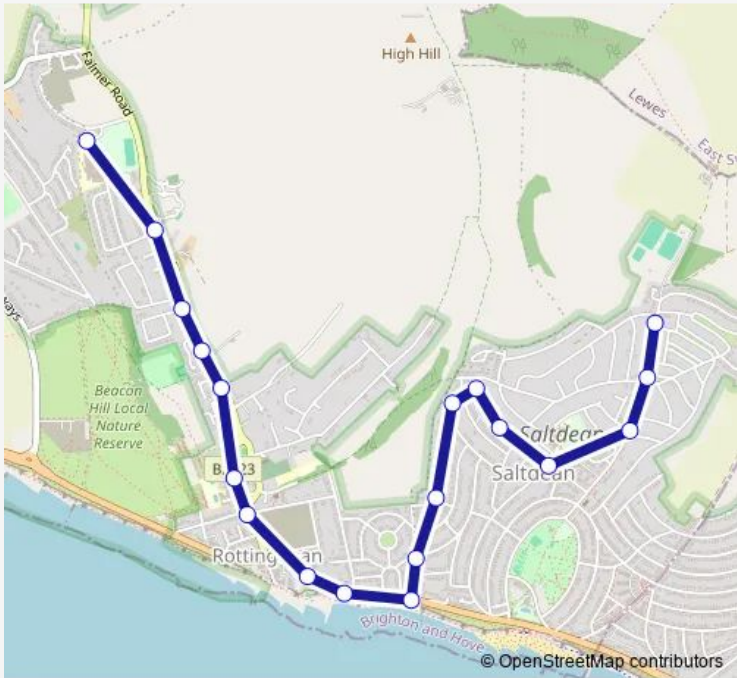

[Go to website](#)

Direction
 Saltdean Vale Shops — Longhill School Grounds
 19 stops
[Open route schedule](#)

- Saltdean Vale Shops
- Arlington Gardens
- Glynde Avenue
- Lustrells Vale Shops
- Lustrells Crescent
- Bishopstone Drive
- Chorley Avenue
- Founthill Road
- Lenham Road East
- Cranleigh Avenue
- Chailey Avenue
- Newlands Road
- Rottingdean High Street
- The Green
- Bazehill Road
- Cricket Ground
- Court Ord Road
- Rottingdean Place
- Longhill School Grounds

Route schedule
 Saltdean Vale Shops — Longhill School Grounds

Monday	07:35
Tuesday	07:35
Wednesday	07:35
Thursday	07:35
Friday	07:35
Saturday	—
Sunday	—

Route info
 Direction: Saltdean Vale Shops
 Stops: 19
 Trip Duration: 0 hour 17 min

76 — Longhill School - Saltdean BusMaps

Direction

Longhill School Grounds — Coombe Vale Top

15 stops

[Open route schedule](#)

Longhill School Grounds

Newlands Road

Chailey Avenue

Wednesday 14:50

Thursday 14:50

Friday 14:50

Saturday —

Sunday —

Route info

Direction: Longhill School Grounds

Stops: 15