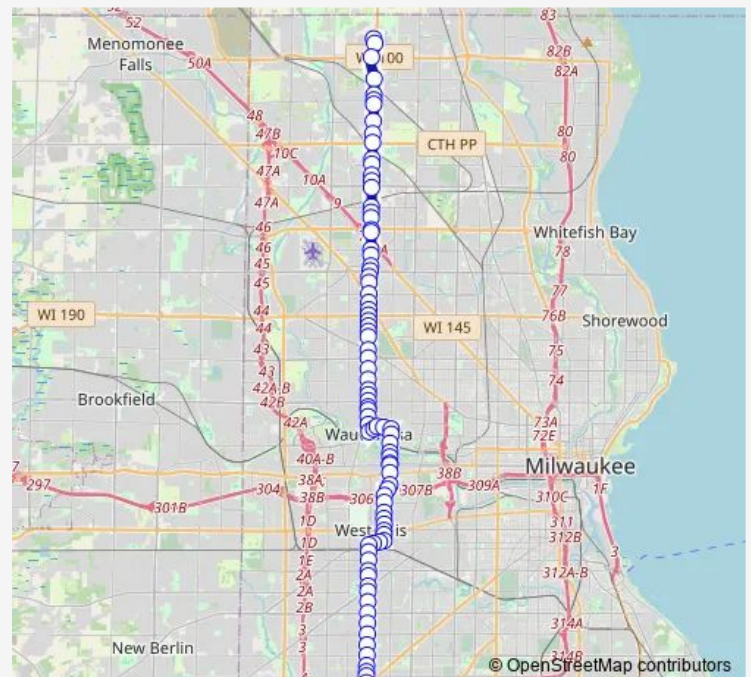

S76 & Morgan

S76 & Ohio

S76 & Oklahoma

S76 & Dakota

S76 & Cleveland

S76 & Beloit

S76 & Hayes

S76 & Lincoln

### Route schedule

S74 & S4935 — Northridge Lakes & N76

Monday 04:07-23:36

Tuesday 04:07-23:36

Wednesday 04:07-23:36

Thursday 04:07-23:36

Friday 04:07-23:36

Saturday 05:32-23:38

### Route info

Direction: S74 & S4935

Stops: 94

Trip Duration: 1 hour 8 min

76 — 76th Street

S76 & Hicks

S76 & National

National & S74