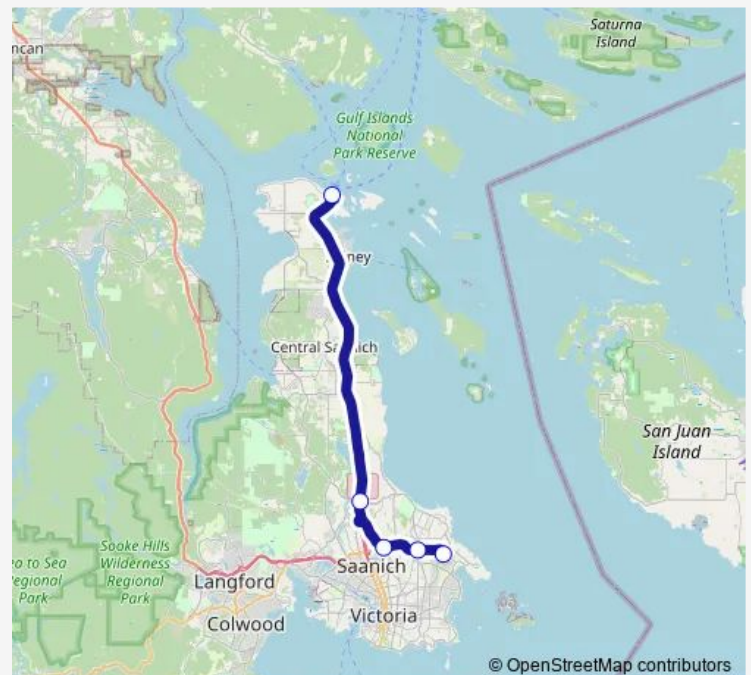

Saturday —

Sunday —

Route info

Direction: Uvic Exch Bay N

Stops: 3

Trip Duration: 0 hour 48 min

76 — Swartz Bay / Uvic

Direction

Swartz Bay Ferry Terminal Bay C — Uvic Exch Bay N

5 stops

[Open route schedule](#)

Swartz Bay Ferry Terminal Bay C

Royal Oak Exch Bay H

Mckenzie Ave at Quadra St

Mckenzie Ave at Shelbourne St

Uvic Exch Bay N