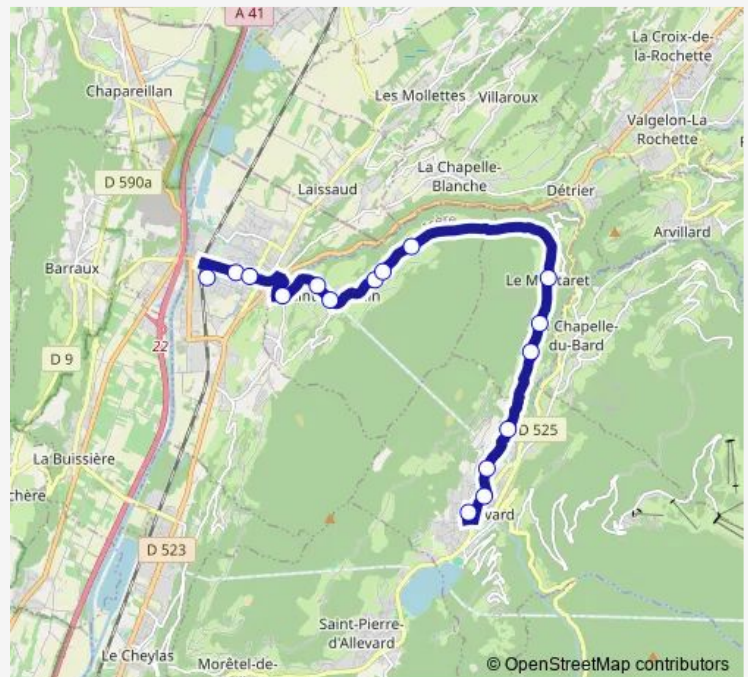

### Route schedule

Allevard, Ecoles-Pleiade — Pontcharra, Lycee P. DU Terrail - Parvis

Monday 16:00-18:15

Tuesday 16:00-18:15

Wednesday 16:00-18:15

Thursday 16:00-18:15

Friday 16:00-18:15

Saturday —

### Route info

Direction: Allevard, Ecoles-Pleiade

Stops: 15

Trip Duration: 0 hour 25 min