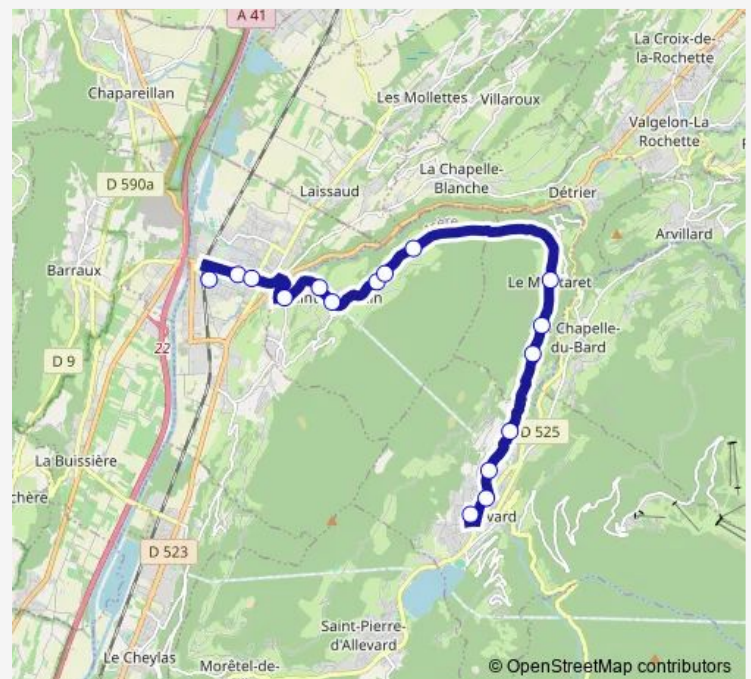

Route schedule

Allevard, Ecoles-Pleiade — Pontcharra, Lycee P. DU Terrail - Parvis

Monday 16:00-18:15

Tuesday 16:00-18:15

Wednesday 16:00-18:15

Thursday 16:00-18:15

Friday 16:00-18:15

Saturday —

Sunday —

Route info

Direction: Allevard, Ecoles-Pleiade

Stops: 15

Trip Duration: 0 hour 25 min

76 — Allevard - La Chapelle-du-Bard - Le Moutaret - Saint-Maximin - Pontcharra

Direction

Pontcharra, Lycee P. DU Terrail - Parvis — Allevard, Ecoles-Pleiade