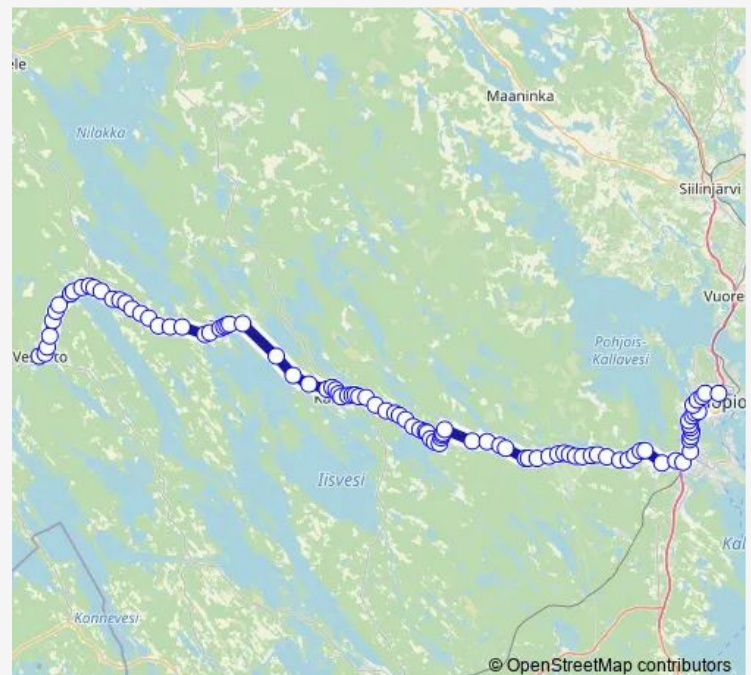

Thursday 08:30-16:15

Friday 08:30-16:15

Saturday —

Sunday —

Route info

Direction: Vesanto

Stops: 97

Trip Duration: 1 hour 30 min