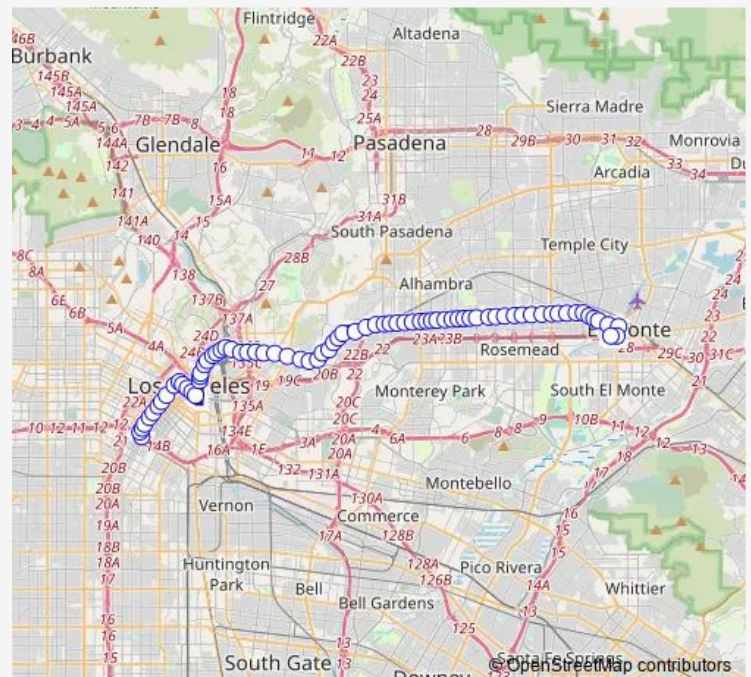

1st / Hill

1st / Broadway

1st / Main

1st / San Pedro

1st / Central

Alameda / Arcadia

Alameda / Los Angeles

Alameda / Cesar E Chavez

Thursday 03:05-00:05⁺¹

Friday 03:05-00:05⁺¹

Saturday 03:05-00:05⁺¹

Sunday 03:05-00:05⁺¹

Route info

Direction: Terminal 28 - East Lot

Stops: 76

Trip Duration: 1 hour 18 min

76 — Metro Local Line

Main / Leroy

Main / Power

Main / Wilhardt

Main / Lamar

Main / Avenue 20

Main / Daly

Main / Griffin

Main / Mission

Valley / San Pablo

Valley / Soto

Valley / Vineburn

Valley / Boca

Valley / Del Paso

Valley / Eastern

Valley / Marianna