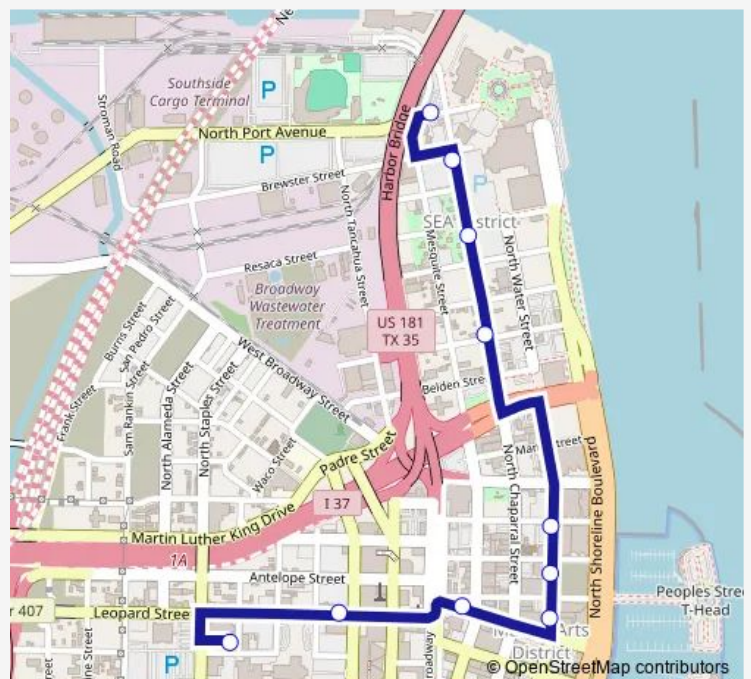

Route schedule

Chaparral @ Hirsch — Staples Street Station Bay D

Monday	06:10-19:10
Tuesday	06:10-19:10
Wednesday	06:10-19:10
Thursday	06:10-19:10
Friday	06:10-22:10
Saturday	08:10-22:10
Sunday	08:10-19:10

Route info

Direction: Chaparral @ Hirsch

Stops: 10

Trip Duration: 0 hour 15 min

76 — Downtown Shuttle

Direction

Staples St Station Lane M — Chaparral @ Hirsch

11 stops

[Open route schedule](#)

Staples St Station Lane M

1504-Leopard @ Carrizo

1505-Leopard @ Tanchua

1507-Lawrence @ Chaparral

1508-Water @ Schatzel

1850-Water @ Starr

1851-Water @ Twigg

Wednesday 06:00-19:00

Thursday 06:00-19:00

Friday 06:00-22:00

Saturday 08:00-22:00

Sunday 08:00-19:00

Route info

Direction: Staples St Station Lane M

Stops: 11