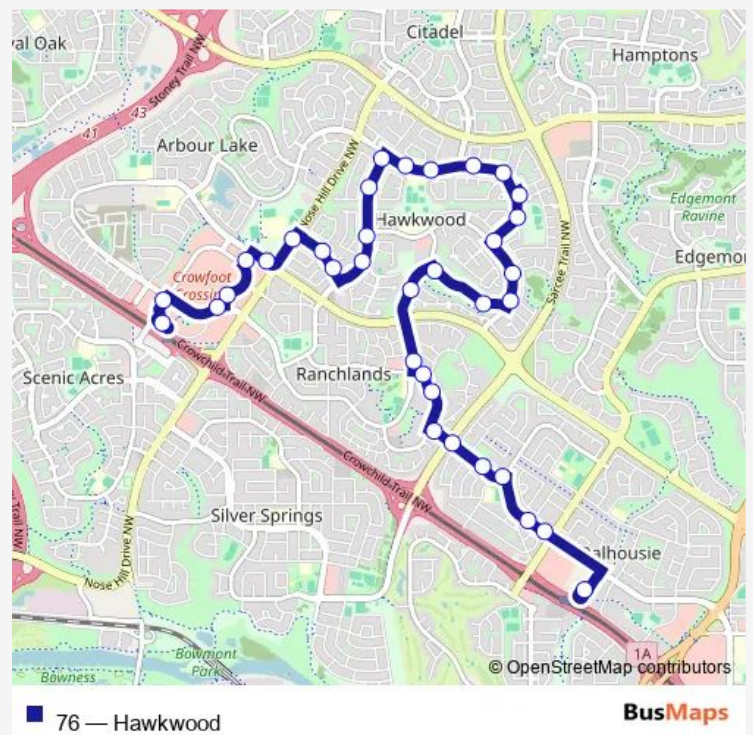

NB Hawkwood HL @ Hawkley Valley RD Nw

SB Hawksbrow DR @ Hawkwood HL Nw

EB Hawksbrow DR @ Hawkridge PL Nw

NB Hawkwood BV @ Hawksbrow RD Nw

NB Hawkwood BV @ Hawkcliff GA Nw

EB Hawkstone DR @ Hawkwood BV Nw

NB Hawkstone DR @ Hawkcliff WY Nw

NB @ Hawkstone DR NW Hawkstone Terminal

WB Hawkstone DR @ Hawkstone CL Nw

WB Hawkstone DR @ Hawktree CL Nw

WB Hawkstone DR @ Hawkmount CL Nw

**Route schedule**

Dalhousie LRT Station Nb — Crowfoot LRT Station

**Route info**

Direction: Dalhousie LRT Station Nb

Stops: 35

Trip Duration: 0 hour 26 min

WB Hawkstone DR @ Hawkmount GR Nw

SB Hawkwood DR @ Hawkstone DR Nw

SB Hawkwood DR @ Hawkville CL Nw

SB Hawkwood DR @ Hawkdale GA Nw

## Route info

Direction: Crowfoot LRT Station

Stops: 34

Trip Duration: 0 hour 25 min

SB Ranchview DR @ Ranchview ME Nw

EB Ranchview LI @ Ranchview DR Nw

EB 66 AV NW @ Dalcastle Wy

EB 66 AV NW @ Dalcastle Ri