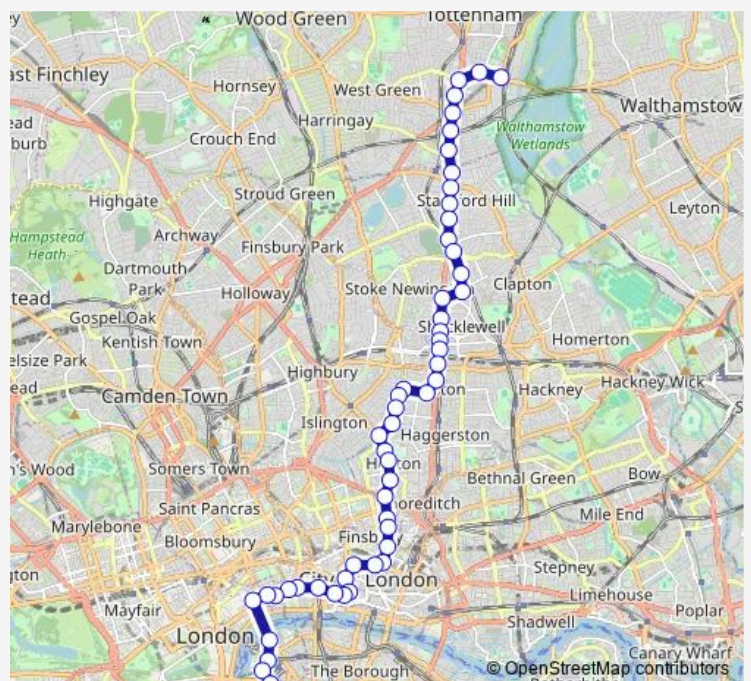

Dalston Junction Station

### Route schedule

Tottenham Hale Bus Station — Lower Marsh

Monday 00:10-23:57

Tuesday 00:10-23:57

Wednesday 00:10-23:57

Thursday 00:10-23:57

Friday 00:10-23:57

Saturday 00:10-23:57

### Route info

Direction: Tottenham Hale Bus Station

Stops: 52

Trip Duration: 1 hour 42 min

Forest Road / Kingsland Road

Englefield Road/ Mortimer Road

Ufton Road

Northchurch Road Haggerston