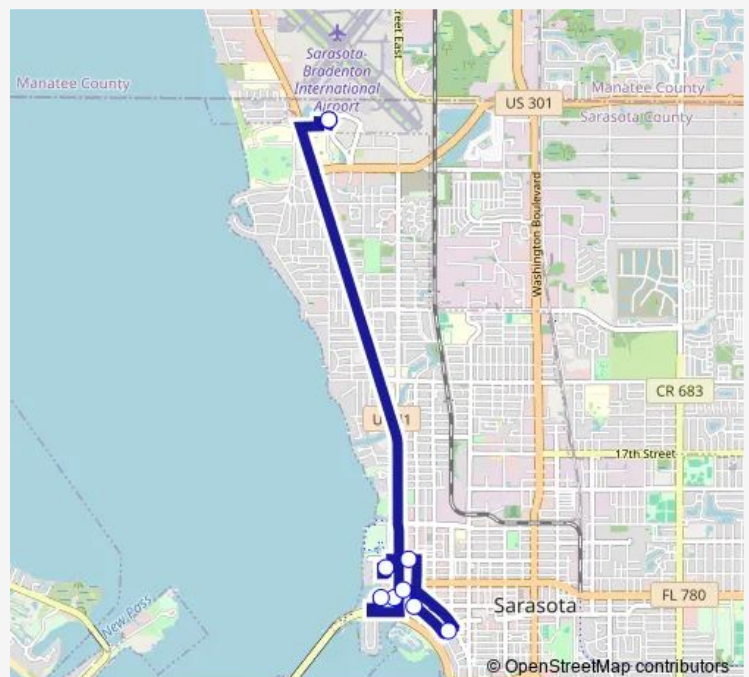

Bus 76 76 Flyer

[Go to website](#)

Direction

Airport CIR @ Bradenton Connector Ns — Airport CIR @ Bradenton Connector Ns

9 stops

[Open route schedule](#)

Airport CIR @ Bradenton Connector Ns

Hyatt Hotel

Westin Hotel

Ritz Carlton Hotel

Embassy Suites

Aloft

Art Ovation

Voco Sarasota and Sarasota Modern

Airport CIR @ Bradenton Connector Ns

Route schedule

Airport CIR @ Bradenton Connector Ns — Airport CIR @ Bradenton Connector Ns

Monday 07:30-20:00

Tuesday 07:30-20:00

Wednesday 07:30-20:00

Thursday 07:30-20:00

Friday 07:30-20:00

Saturday 07:30-20:00

Sunday 07:30-20:00

Route info

Direction: Airport CIR @ Bradenton Connector Ns

Stops: 9

Trip Duration: 0 hour 45 min

76 — 76 Flyer

76 Bus time schedules and route maps are available in an offline PDF at busmaps.com. Use the busmaps.com website to see live bus times, train schedule or subway schedule, and step-by-step directions for all public transit in Sarasota