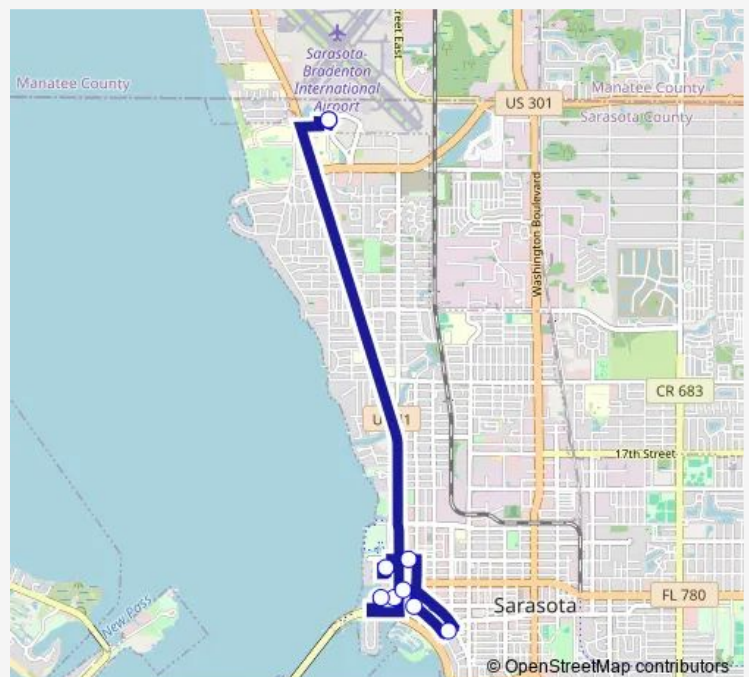

Bus 76 76 Flyer

[Go to website](#)

Direction

Airport CIR @ Bradenton Connector Ns — Airport CIR @ Bradenton Connector Ns

9 stops

[Open route schedule](#)

Airport CIR @ Bradenton Connector Ns

Hyatt Hotel

Westin Hotel

Ritz Carlton Hotel

Embassy Suites

Aloft

Art Ovation

Voco Sarasota and Sarasota Modern

Airport CIR @ Bradenton Connector Ns

Route schedule

Airport CIR @ Bradenton Connector Ns — Airport CIR @ Bradenton Connector Ns

Monday 07:30-20:00

Tuesday 07:30-20:00

Wednesday 07:30-20:00

Thursday 07:30-20:00

Friday 07:30-20:00

Saturday 07:30-20:00

Sunday 07:30-20:00

Route info

Direction: Airport CIR @ Bradenton Connector Ns

Stops: 9

Trip Duration: 0 hour 45 min

76 — 76 Flyer

76 Bus time schedules and route maps are available in an offline PDF at busmaps.com. Use the busmaps.com website to see live bus times, train schedule or subway schedule, and step-by-step directions for all public transit in Sarasota