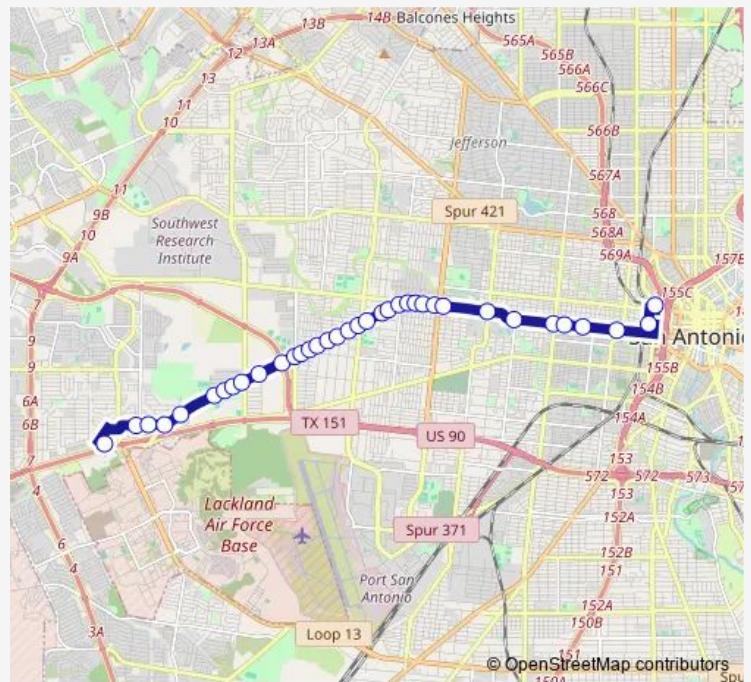

W. Commerce Opposite SAN Dario

W. Commerce & SAN Felipe (Offset)

Historic Old Highway 90 & San Horacio

Historic Old Highway 90 & San Joaquin

Historic Old Highway & Monterey

Historic Old Highway 90 & SW 34th

Historic Old Highway 90 & SW 36th

Historic Old Highway 90 & SW 37th

Historic Old Highway 90 & SW 38th

Historic Old Highway 90 & SW 39th

Historic Old Highway 90 & SW 40th

**Route schedule**

Centro Plaza - Mid Block East (Stop D) — KEL-LAC Transit Center

Monday	04:34-22:05
Tuesday	04:34-22:05
Wednesday	04:34-22:05
Thursday	04:34-22:05
Friday	04:34-22:05
Saturday	04:41-22:06
Sunday	04:45-22:08

**Route info**

Direction: Centro Plaza - Mid Block East (Stop D)

Stops: 33

Trip Duration: 0 hour 29 min

76 — West Commerce Skip

Historic Old Highway 90 & SW 41st

Historic Old Highway 90 & Eldridge

Historic Old Highway 90 & Acme

Historic Old Highway 90 & HWY 151

Historic Old Highway 90 opposite Herbert