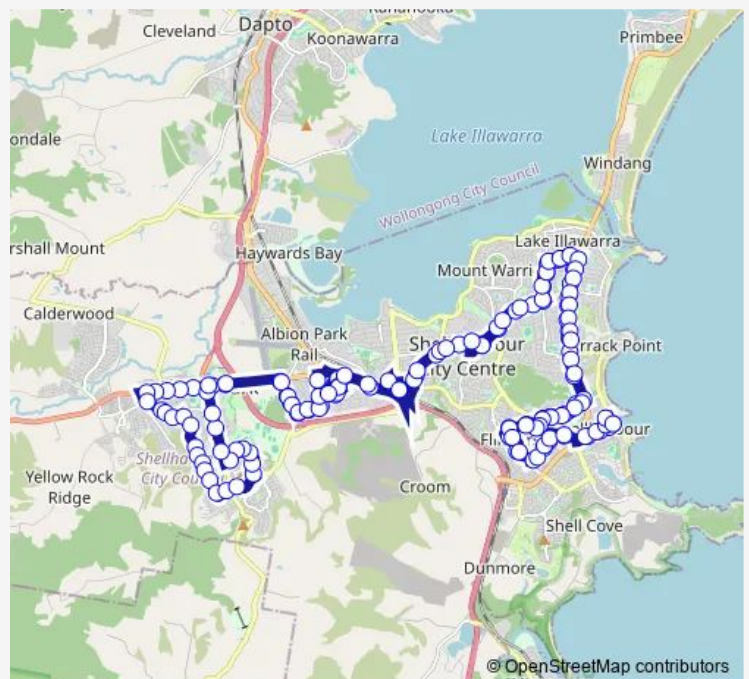

Tongarra Rd Opp Albion Park Public School — Little Park, Wollongong St

Monday 07:47

Tuesday 07:47

Wednesday 07:47

Thursday 07:47

Friday 07:47

Saturday —

Sunday —

Route info

Direction: Tongarra Rd Opp Albion Park Public School

Stops: 93

Trip Duration: 1 hour 18 min

76 — Shellharbour Village to Albion Park (Loop Service) **BusMaps**

Burdekin Dr Opp Grey St

Burdekin Dr Opp Barcoo Cct