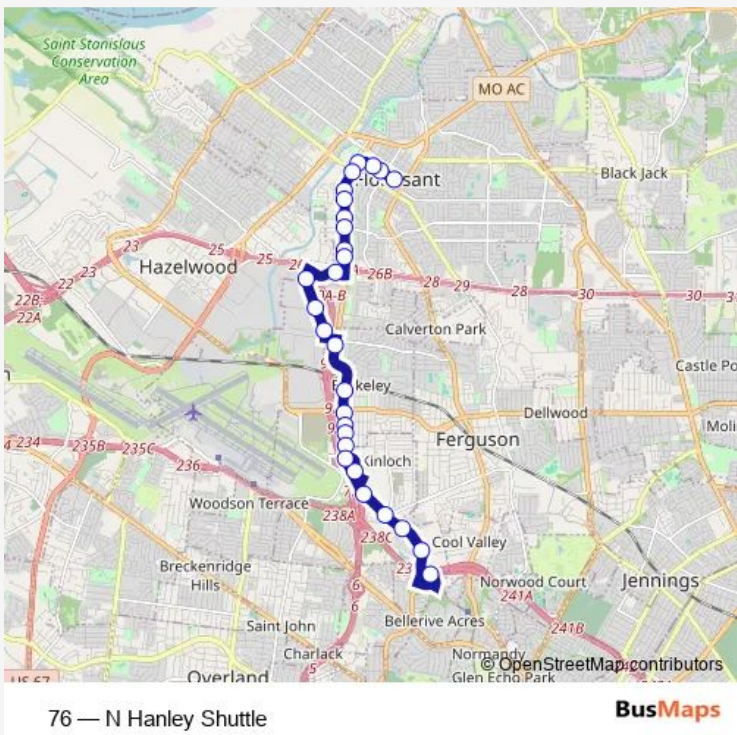

# Bus 76 N Hanley Shuttle

[Go to website](#)

**Direction**  
 Lindbergh @ Hazelwood Logistics Nb — North Hanley Transit Center  
 23 stops  
[Open route schedule](#)

- Lindbergh @ Hazelwood Logistics Nb
- Lindbergh @ Mcdonnell Nb
- Lindbergh @ Chapel Ridge Nb
- LINDBERGH @ AVIATOR NB
- Taylor @ Lindbergh Eb
- Dunn @ Normandie Eb
- Dunn @ Hazelcrest Eb
- PERSHALL @ NORTH HANLEY WB
- Hazelwood @ Hazelwood Tech Sb
- Hazelwood @ Latty Sb
- Hazelwood @ Seeger Industrial Sb
- North Hanley @ Frost Sb
- North Hanley @ JO Court Sb
- North Hanley @ Airport Sb
- North Hanley @ Stella Sb
- North Hanley @ Madison Sb
- 5861 North Hanley Sb
- North Hanley @ Scudder Sb
- North Hanley @ Irvington Sb
- North Hanley @ REV John Mitchell Sb
- North Hanley @ ZEV Sb

Route schedule  
 Lindbergh @ Hazelwood Logistics Nb — North Hanley Transit Center

Monday	05:19-22:19
Tuesday	05:19-22:19
Wednesday	05:19-22:19
Thursday	05:19-22:19
Friday	05:19-22:19
Saturday	—
Sunday	—

**Route info**  
 Direction: Lindbergh @ Hazelwood Logistics Nb  
 Stops: 23  
 Trip Duration: 0 hour 21 min

North Hanley @ Evans Sb

North Hanley Transit Center