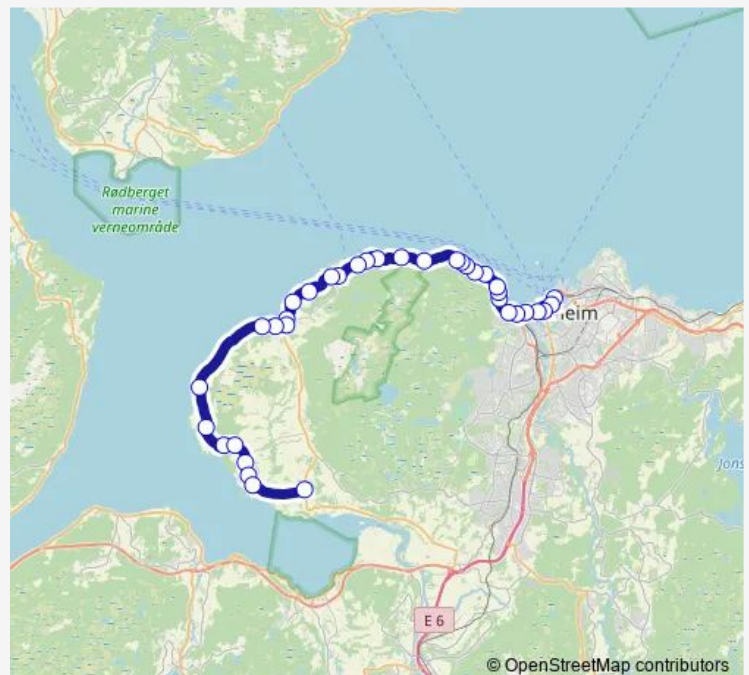

Thursday 05:50-14:32

Friday 05:50-14:32

Saturday —

Sunday —

Route info

Direction: Flakkråa

Stops: 22

Trip Duration: 0 hour 31 min

76 — Flakkråa- Klefstadbukta- Spondal

Direction

Trondheim S — Sjongdal

36 stops

[Open route schedule](#)

Trondheim S

Olav Tryggvasons gate

Kongens gate