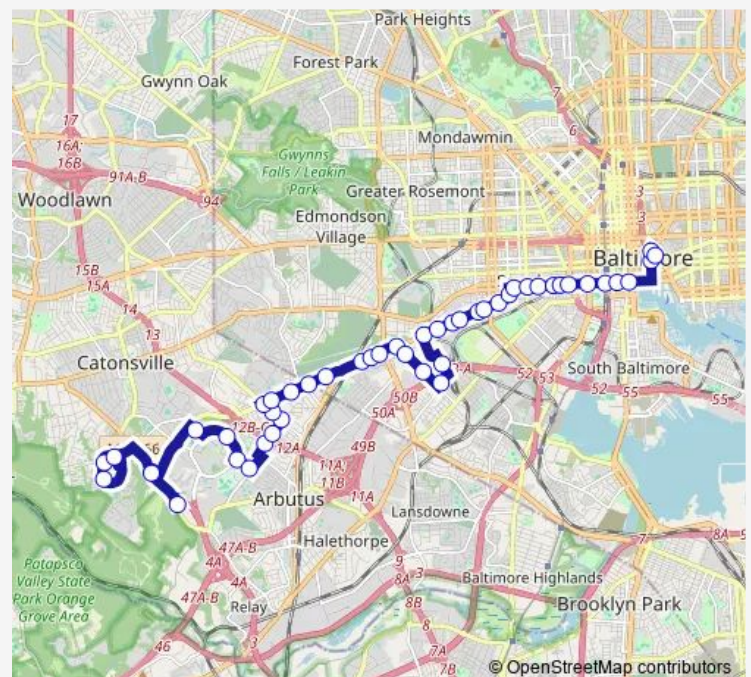

Westland Blvd & Circle RD eb

Westland Blvd & Courtney RD eb

Maiden Choice LN & Westland Blvd nb

Maiden Choice LN & Warren Tree WY nb

Maiden Choice LN & Wilkens AVE nb

Wilkens AVE & Elmridge AVE eb

Wilkens AVE & Alan DR East eb

Wilkens AVE & Leeds AVE eb

Wilkens AVE & JOH AVE eb

Wilkens AVE & Pine Heights AVE eb

Wilkens AVE & Primson AVE opp eb

Route schedule

Southwest Park & Ride Lot — Saratoga ST & Lexington St

Monday 03:45-00:35⁺¹

Tuesday 03:45-00:35⁺¹

Wednesday 03:45-00:35⁺¹

Thursday 03:45-00:35⁺¹

Friday 03:45-00:35⁺¹

Saturday 05:04-00:31⁺¹

Sunday 05:04-00:31⁺¹

Route info

Direction: Southwest Park & Ride Lot

Stops: 48

Trip Duration: 1 hour 3 min

76 — Ccbc - Downtown

Wilkins AVE & Caton AVE eb

Wilkins AVE & Desoto RD eb

Desoto RD & Benson AVE sb

Desoto RD & Wilmarco AVE fs sb

Georgetown RD & Wilmington AVE eb