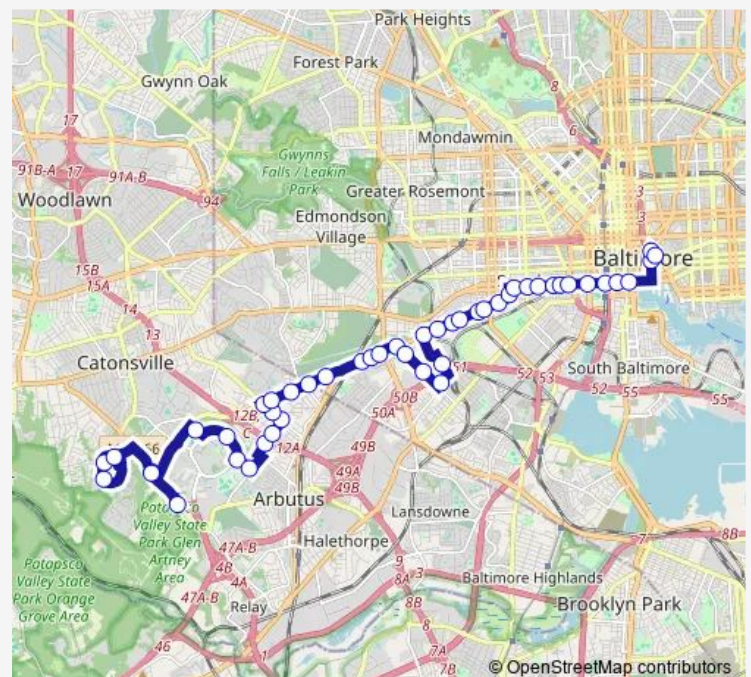

Wilkens AVE & Monroe ST wb

Wilkens AVE & Payson ST wb

Wilkens AVE & Pulaski ST wb

Route schedule

Saratoga ST & Lexington St — Southwest Park & Ride Lot

Monday 04:40-00:35⁺¹

Tuesday 04:40-00:35⁺¹

Wednesday 04:40-00:35⁺¹

Thursday 04:40-00:35⁺¹

Friday 04:40-00:35⁺¹

Saturday —

Sunday —

Route info

Direction: Saratoga ST & Lexington St

Stops: 52

Trip Duration: 0 hour 59 min

76 — Ccbc - Downtown

Wilkens AVE & Catherine ST wb

Wilkens AVE & Millington AVE wb

Wilkens AVE & Brunswick ST wb

Wilkens AVE & Hurley AVE wb

Dukeland ST & Wilkens AVE fs sb

1221 Bernard DR sb

Georgetown RD & Wilmington AVE wb

Desoto RD & Wilmarco AVE nb

Desoto RD & Benson AVE nb

Wilkens AVE & Caton AVE fs wb

Wilkens AVE & Pine Heights AVE wb

Wilkens AVE & JOH AVE opp wb

Wilkens AVE & Leeds AVE wb

Wilkens AVE & Warwick RD wb

Wilkens AVE & Alan DR opp wb