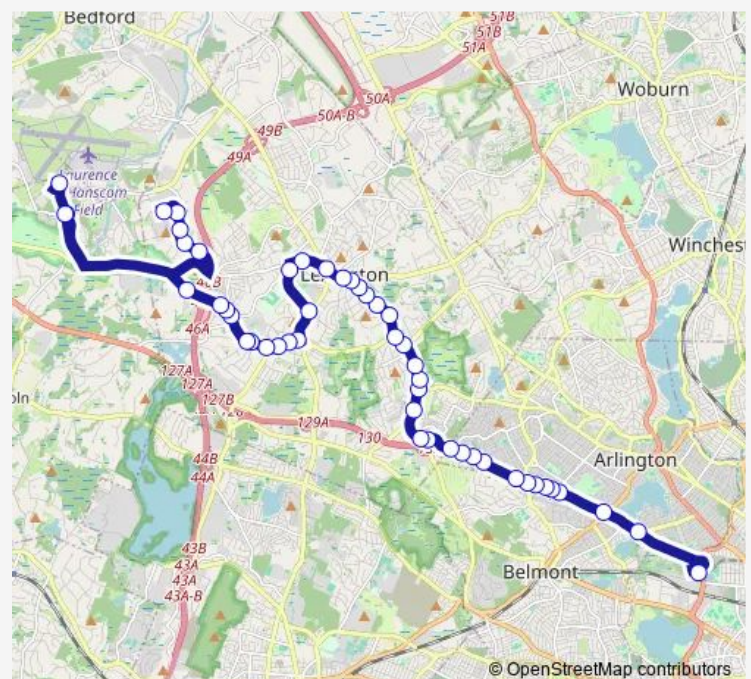

### Direction

Alewife — MIT Lincoln Laboratory

49 stops

[Open route schedule](#)

Alewife

West Service Rd @ Lake St

West Service Rd @ Venner Rd

West Service Rd @ Highland Ave

Massachusetts Ave @ Maple St

Massachusetts Ave opp Marrett Rd

### Route schedule

Alewife — MIT Lincoln Laboratory

Monday 06:25-19:05

Tuesday 06:25-19:05

Wednesday 06:25-19:05

Thursday 06:25-19:05

Friday 06:25-19:05

Saturday —

### Route info

Direction: Alewife

Stops: 49

Trip Duration: 0 hour 41 min

76 — Lincoln Lab - Alewife Station

BusMaps

Massachusetts Ave opp Pelham Rd

Massachusetts Ave @ Percy Rd