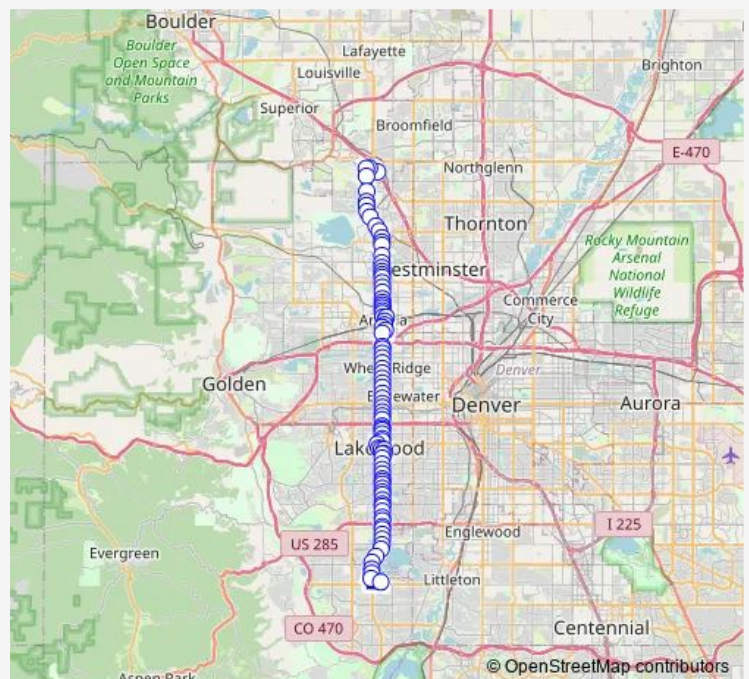

S Wadsworth Blvd & W Mansfield Ave

S Wadsworth Blvd & W Jefferson Ave

S Wadsworth Blvd & US 285

S Wadsworth Blvd & W Girton Ave

S Wadsworth Blvd & W Eastman Pl

S Wadsworth Blvd & W Dartmouth Ave

S Wadsworth Blvd & W Amherst Ave

S Wadsworth Blvd & W Yale Ave

S Wadsworth Blvd & W Vassar Ave

S Wadsworth Blvd & Morrison Rd

S Wadsworth Blvd & W Evans Ave

S Wadsworth Blvd & W Jewell Ave

Route schedule

7400 Block W Long Dr — US 36 & Broomfield Station Gate D

Monday 05:22-21:44

Tuesday 05:22-21:44

Wednesday 05:22-21:44

Thursday 05:22-21:44

Friday 05:22-21:44

Saturday 05:22-21:41

Sunday 05:21-19:37

Route info

Direction: 7400 Block W Long Dr

Stops: 88

Trip Duration: 1 hour 29 min

76 — Wadsworth Blvd

S Wadsworth Blvd & W Colorado Dr

S Wadsworth Blvd & W Florida Ave

S Wadsworth Blvd & W Louisiana Ave

S Wadsworth Blvd & W Mississippi Ave