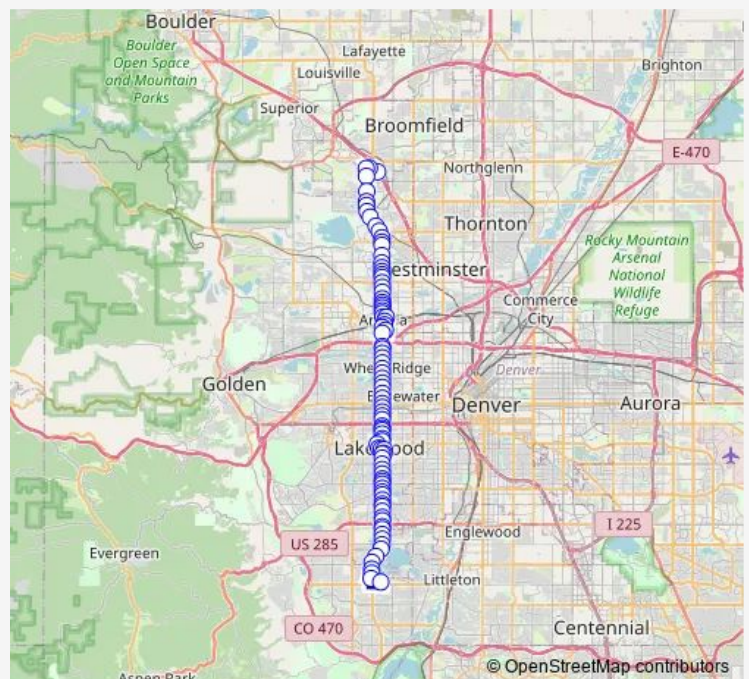

S Wadsworth Blvd & W Mansfield Ave

S Wadsworth Blvd & W Jefferson Ave

S Wadsworth Blvd & US 285

S Wadsworth Blvd & W Girton Ave

S Wadsworth Blvd & W Eastman Pl

S Wadsworth Blvd & W Dartmouth Ave

S Wadsworth Blvd & W Amherst Ave

S Wadsworth Blvd & W Yale Ave

S Wadsworth Blvd & W Vassar Ave

S Wadsworth Blvd & Morrison Rd

S Wadsworth Blvd & W Evans Ave

S Wadsworth Blvd & W Jewell Ave

Route schedule

7400 Block W Long Dr — US 36 & Broomfield Station Gate D

Monday 05:22-21:44

Tuesday 05:22-21:44

Wednesday 05:22-21:44

Thursday 05:22-21:44

Friday 05:22-21:44

Saturday 05:22-21:41

Sunday 05:21-19:20

Route info

Direction: 7400 Block W Long Dr

Stops: 88

Trip Duration: 1 hour 21 min

76 — Wadsworth Blvd

S Wadsworth Blvd & W Colorado Dr

S Wadsworth Blvd & W Florida Ave

S Wadsworth Blvd & W Louisiana Ave

S Wadsworth Blvd & W Mississippi Ave