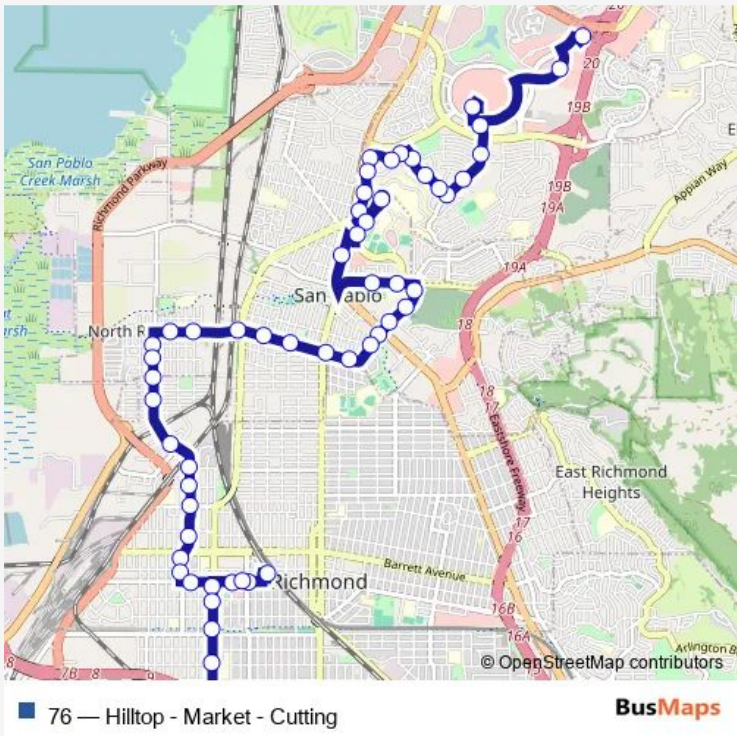

Bus 76 Hilltop - Market - Cutting

[Go to website](#)

Direction
 Del Norte Bart Bay 6 — Richmond Pkwy Transit Center (Park & Ride)
 68 stops
[Open route schedule](#)

- Del Norte Bart Bay 6
- Cutting Blvd & San Pablo Av
- Cutting Blvd & S 49th St
- Cutting Blvd & S 45th St (Kennedy Sr High School)
- Cutting Blvd & S 41st St
- Cutting Blvd & S 38th St
- Cutting Blvd & S 36th St
- Cutting Blvd & Carlson Blvd
- Cutting Blvd & Spring St
- Cutting Blvd & S 26th St
- Cutting Blvd & S 23rd St
- Cutting Blvd & S 20th St
- Cutting Blvd & S 17th St
- Cutting Blvd & Marina Way S
- Cutting Blvd & Harbour Way S
- Harbour Way South & Maine Av
- Harbour Way & Ohio Av
- Harbour Way & Bissell Av
- Macdonald Av & 12th St
- Macdonald Av & Marina Way
- Richmond Bart

Route schedule
 Del Norte Bart Bay 6 — Richmond Pkwy Transit Center (Park & Ride)

Monday	05:30-20:30
Tuesday	05:30-20:30
Wednesday	05:30-20:30
Thursday	05:30-20:30
Friday	05:30-20:30
Saturday	06:15-19:15
Sunday	06:15-19:15

Route info
 Direction: Del Norte Bart Bay 6
 Stops: 68
 Trip Duration: 1 hour 3 min

Macdonald Av & Marina Way

Macdonald Av & 11th St

Macdonald Av & 7th St

6th St & Nevin Av

6th St & Barrett Av

7th St & Ripley Av

Sunday 06:30-19:30

Route info

Direction: Richmond Pkwy Transit Center (Park & Ride)

Stops: 68

Trip Duration: 0 hour 56 min

Church Ln & Willow Rd

Church Ln & San Pablo Av

Church Ln & Dover Av