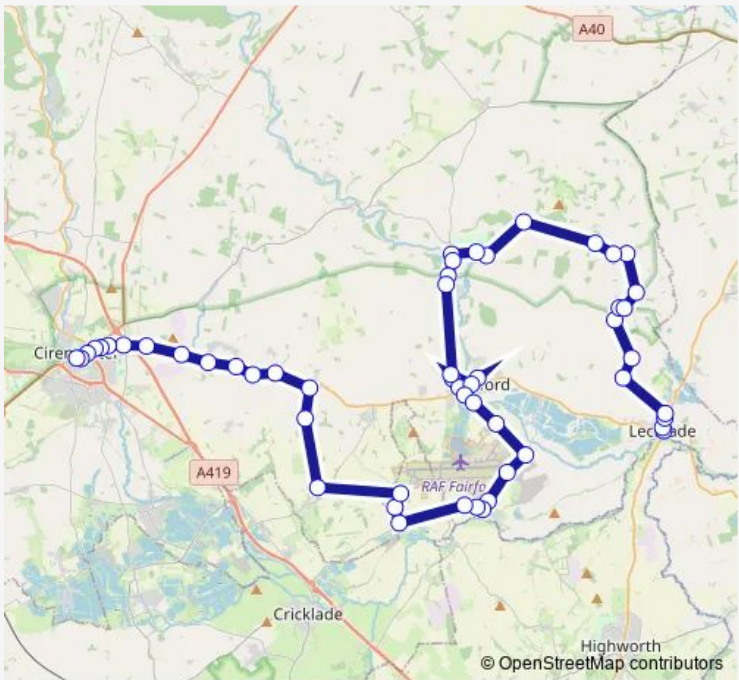

Bus 76 Cirencester - Highworth

[Go to website](#)

Direction
Farmors School Grounds — Swindon Street
21 stops
[Open route schedule](#)

- Farmors School Grounds
- Churchill Place
- Fire Station
- The Piece
- Williamstrip Farm
- Beer Furlong Turn
- The Victoria Inn
- Churches
- Baxters Barns
- Southrop School
- The Swan
- Quarry View
- Great Lemhill School stop
- Hambidge Lane Crossroads
- Roman Way School stop
- Jubilee Hall
- The Bakery
- Market Place
- Inglesham
- Haresfield Roundabout
- Swindon Street

Route schedule
Farmors School Grounds — Swindon Street

Monday	14:35
Tuesday	15:35
Wednesday	15:35
Thursday	15:35
Friday	15:35
Saturday	—
Sunday	—

Route info
Direction: Farmors School Grounds
Stops: 21
Trip Duration: 0 hour 55 min