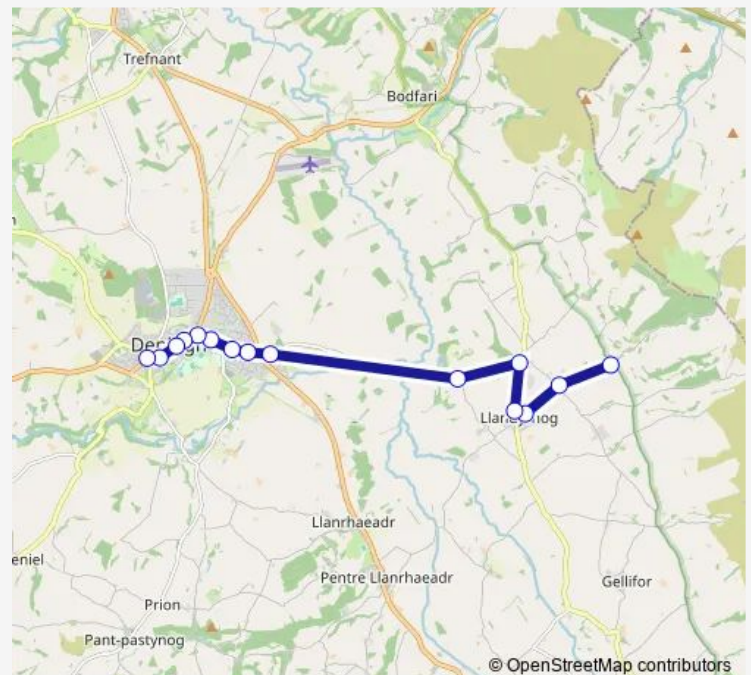

Thursday 22:05

Friday 22:05

Saturday 22:05

Sunday —

Route info

Direction: Llangwyfan Sanitorium

Stops: 15

Trip Duration: 0 hour 15 min

Direction

Lenten Pool — Llangwyfan Sanitorium

13 stops

[Open route schedule](#)

Lenten Pool

Library and Museum

Denbigh Police Station

Lidl