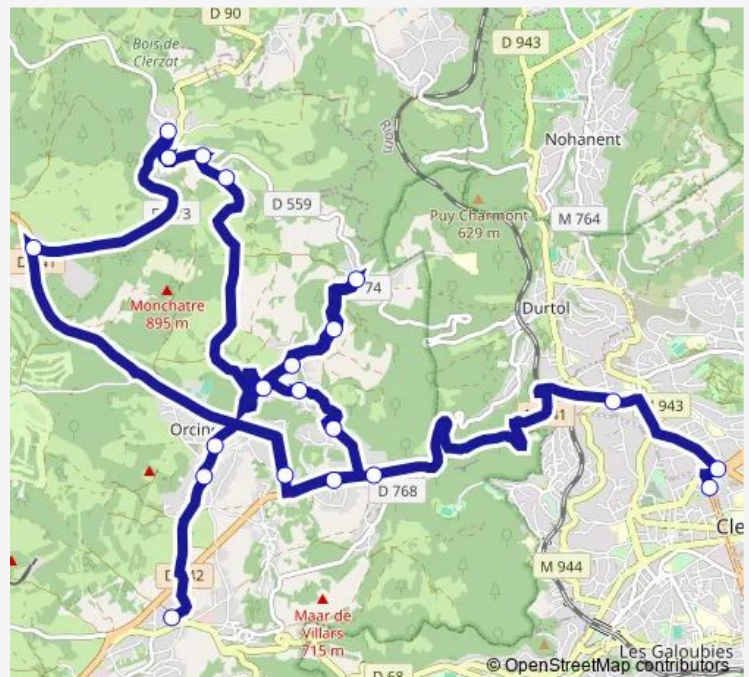

### Route schedule

La Font de l'arbre — Berthelot

Monday 16:40

Tuesday 16:40

Wednesday 16:40

Thursday 16:40

Friday 16:40

Saturday —

### Route info

Direction: La Font de l'arbre

Stops: 20

Trip Duration: 0 hour 51 min

## Route info

Direction: Berthelot

Stops: 8

Trip Duration: 0 hour 13 min

## Route schedule

Pignol — La Font de l'arbre

Monday	07:50
Tuesday	07:50
Wednesday	07:50
Thursday	07:50
Friday	07:50
Saturday	—
Sunday	—