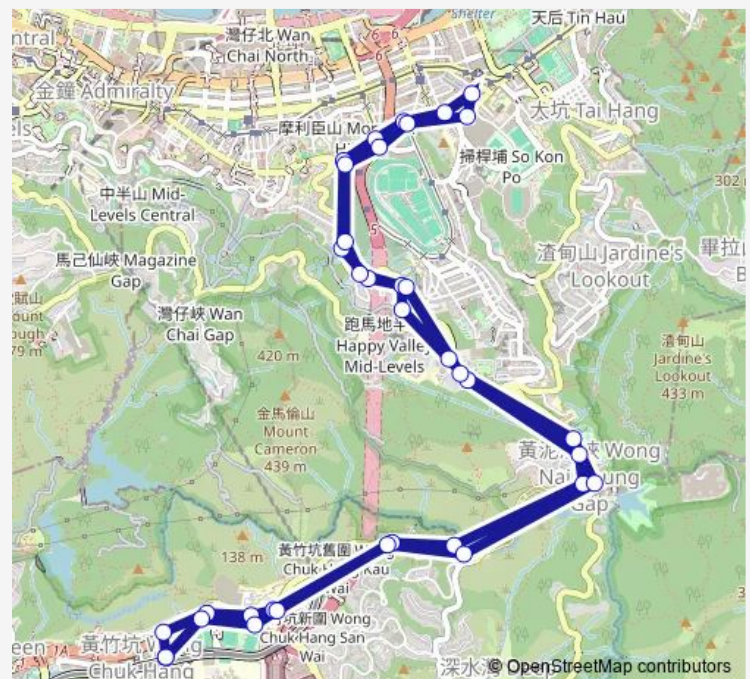

[Ctb] Shiu FAI Terrace, Stubbs Road

[Ctb] Queen Elizabeth Stadium, Queen'S Road East

[Ctb] Leighton Road, Morrison Hill Road

Route schedule

[Ctb] Wong Chuk Hang Station — [Ctb] Wong Chuk Hang Station

Monday 09:00-16:00

Tuesday 09:00-16:00

Wednesday 09:00-16:00

Thursday 09:00-16:00

Friday 09:00-16:00

Saturday 06:00-10:00

Sunday 06:00-10:00

Route info

Direction: [Ctb] Wong Chuk Hang Station

Stops: 36

Trip Duration: 0 hour 31 min

76 — Wong Chuk Hang Station - Causeway BAY (Pennington Street) (Circular)

[Ctb] Matheson Street, Leighton Road

[Ctb] Bonaventure House, Leighton Road[[Kmb] Bonaventure House

Sunday —

Route info

Direction: [Ctb] Wong Chuk Hang Station

Stops: 20

Trip Duration: 0 hour 30 min

76 Bus time schedules and route maps are available in an offline PDF at busmaps.com. Use the busmaps.com website to see live bus times, train schedule or subway schedule, and step-by-step directions for all public transit in Hong Kong