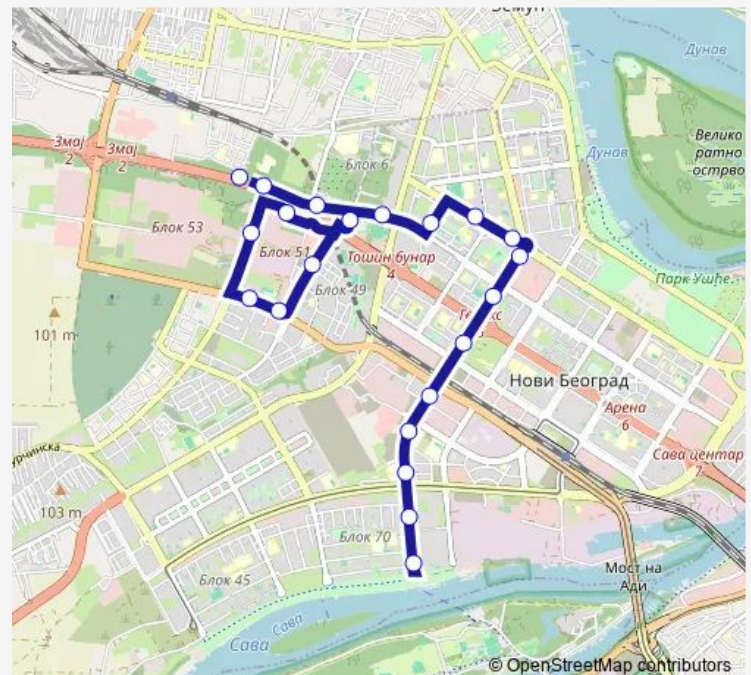

Erport Siti

Milutina Milankovića

Bulevar Zorana Đinđića

Go Novi Beograd

Ulaz U Pariske Komune

Fontana

Studentska

Studentski Grad

Bežanijska Kosa

Route schedule

Blok 70a — Bežanijska Kosa

Monday	05:15-19:35
Tuesday	05:15-19:35
Wednesday	05:15-19:35
Thursday	05:15-19:35
Friday	05:15-19:35
Saturday	05:15-19:40
Sunday	05:15-19:40

Route info

Direction: Blok 70a

Stops: 21

Trip Duration: 0 hour 40 min

Direction

Bežanijska Kosa — Blok 70a

21 stops

[Open route schedule](#)

Bežanijska Kosa

Wednesday 05:50-20:15

Thursday 05:50-20:15

Friday 05:50-20:15

Saturday 05:55-20:15

Sunday 05:55-20:15

Route info

Direction: Bežanijska Kosa

Stops: 21