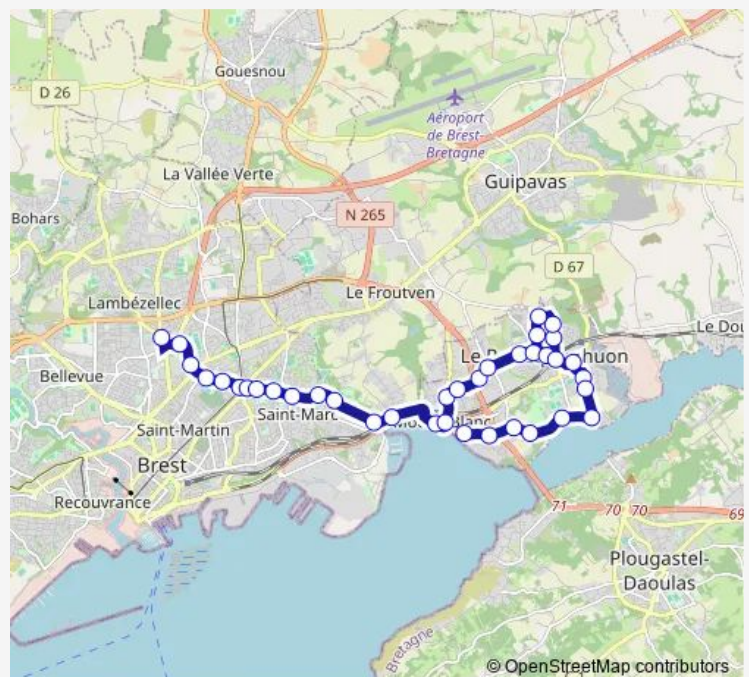

Kerhuel

Kerscao

Danton

Route schedule

Mirabeau — Baradozic

Monday 16:35-17:31

Tuesday 16:35-17:31

Wednesday 12:05

Thursday 16:35-17:31

Friday 16:35-17:31

Saturday —

Sunday —

Route info

Direction: Mirabeau

Stops: 37

Trip Duration: 0 hour 46 min

76 — LE Relecq-Kerhuon Baradozic - Brest Mirabeau / Lanroze

Kerhuon Bourg

Kerhuon Mairie

Fleming

Keroumen

Reun Ar C'hoat

Guéhenno

Pont Sncf