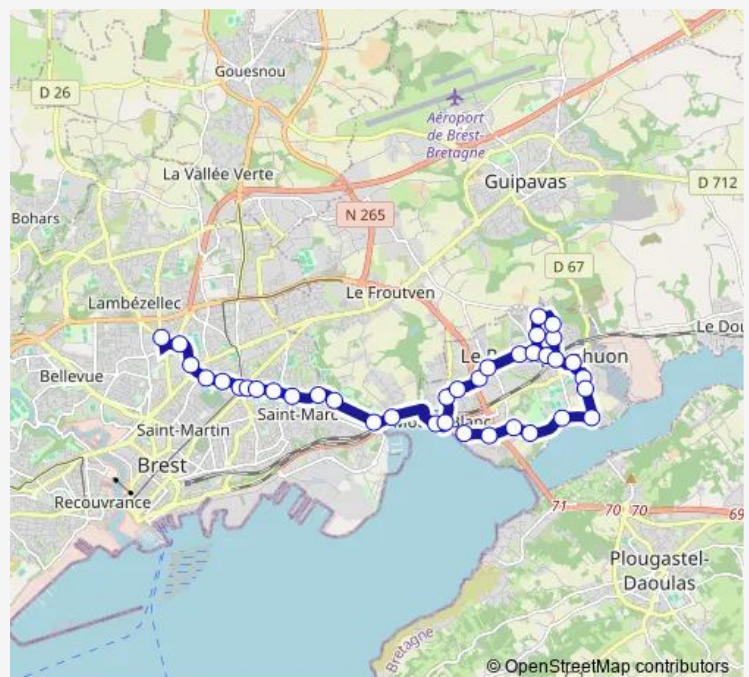

Kerhuel

Kerscao

Danton

Route schedule

Mirabeau — Baradozic

Monday 16:35-17:31

Tuesday 16:35-17:31

Wednesday 12:05

Thursday 16:35-17:31

Friday 16:35-17:31

Saturday —

Sunday —

Route info

Direction: Mirabeau

Stops: 37

Trip Duration: 0 hour 43 min

Kerhuon Bourg

Kerhuon Mairie

Fleming

Keroumen

Reun Ar C'hoat

Guéhenno

Pont Sncf

Résistance