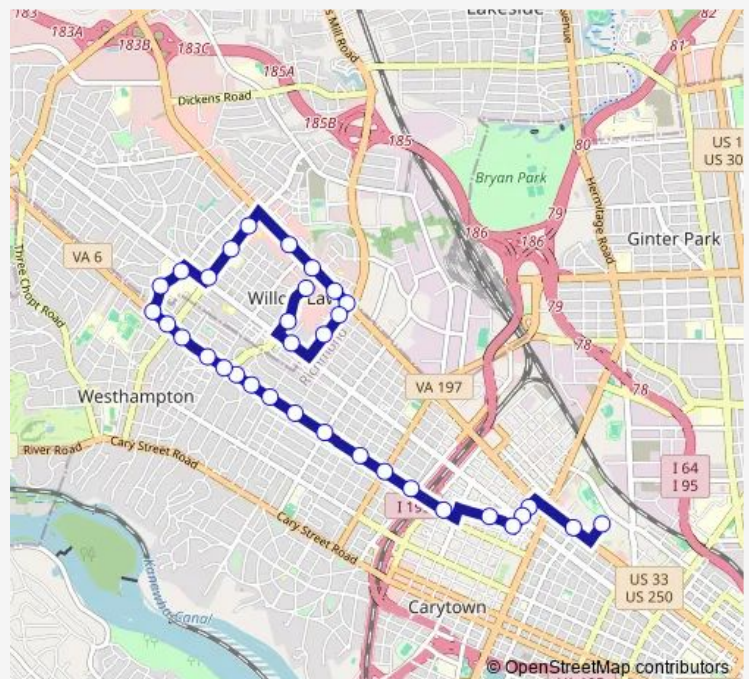

Thursday 05:25-18:10

Friday 05:25-18:10

Saturday 07:05-19:15

Sunday 07:05-19:15

Route info

Direction: DMV Drive & Leigh

Stops: 34

Trip Duration: 0 hour 27 min

76 — Patterson

Bremo & Monument

Libbie + Monument

Libbie + Fitzhugh

Libbie + Convalescent Center

Broad + Lake

Broad + Willow Lawn

Broad + Willow Lawn Shopping Center

Broad + Staples Mill

Staples Mill & Radford

Staples Mill & Augusta

Monument & Westlyn

Willow Lawn & Grace

Willow Lawn + Shelter

Direction

Willow Lawn + Shelter — DMV Drive & Leigh

Thursday 05:25-18:10

Friday 05:25-18:10

Saturday 07:35-18:45

Sunday 07:35-18:45

Route info

Direction: Willow Lawn + Shelter

Stops: 31

Trip Duration: 0 hour 32 min