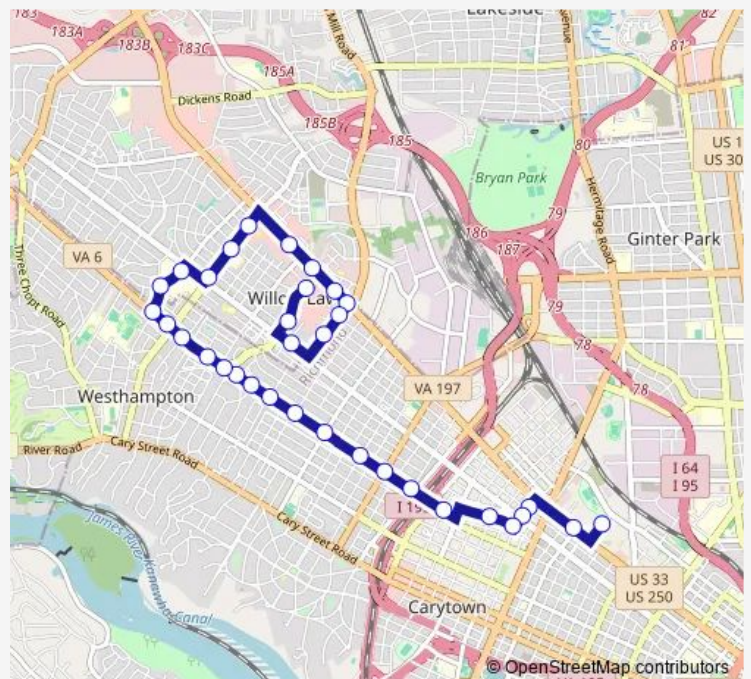

Route schedule

DMV Drive & Leigh — Willow Lawn + Shelter

Monday	05:25-18:10
Tuesday	05:25-18:10
Wednesday	05:25-18:10
Thursday	05:25-18:10
Friday	05:25-18:10
Saturday	07:05-19:15
Sunday	07:05-19:15

Route info

Direction: DMV Drive & Leigh

Stops: 34

Trip Duration: 0 hour 27 min

76 — Patterson

Bremo & Monument

Libbie + Monument

Libbie + Fitzhugh

Libbie + Convalescent Center

## Route schedule

Willow Lawn + Shelter — DMV Drive & Leigh

Monday 05:25-18:10

Tuesday 05:25-18:10

Wednesday 05:25-18:10

Thursday 05:25-18:10

Friday 05:25-18:10

Saturday 07:35-18:45

## Route info

Direction: Willow Lawn + Shelter

Stops: 31

Trip Duration: 0 hour 34 min

Broad + Sheppard

Broad + Boulevard

Broad + Robinson

Broad + Allison