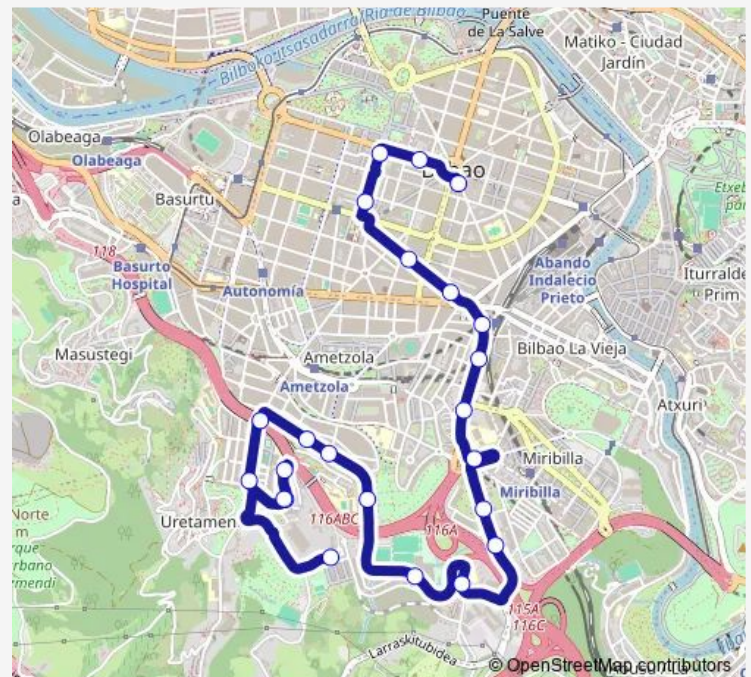

Thursday 07:00-22:20

Friday 07:00-22:20

Saturday 07:30-22:00

Sunday 08:00-22:15

Route info

Direction: Artazugoikoa

Stops: 23

Trip Duration: 0 hour 37 min