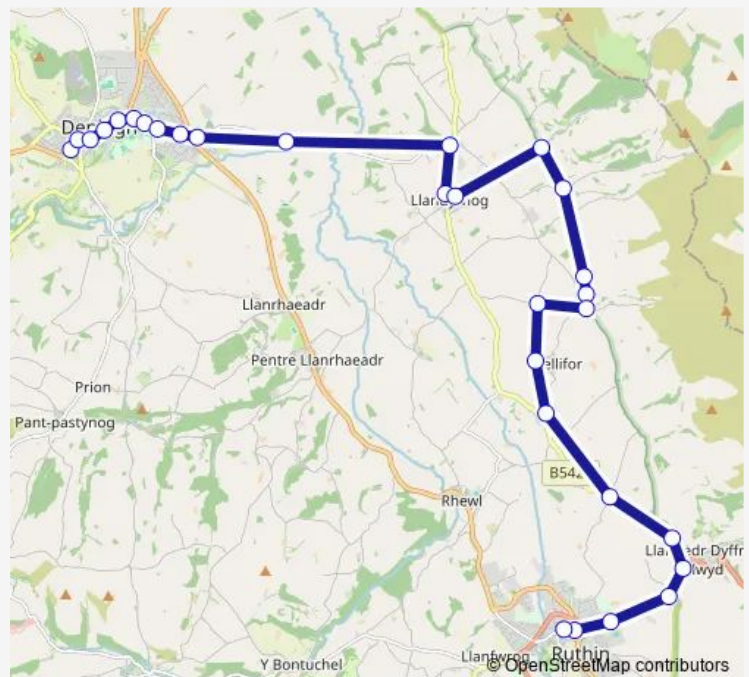

Waen Crossroads

Dre Goch Ganol

Bro Lleweni

Route schedule

Ruthin War Memorial — Morrisons

Monday 07:57

Tuesday 07:57

Wednesday 07:57

Thursday 07:57

Friday 07:57

Saturday —

Sunday —

Route info

Direction: Ruthin War Memorial

Stops: 37

Trip Duration: 0 hour 53 min

76 — Denbigh - Llangwyfan

Geinas Farm

Victoria Terrace

Railway Terrace

Pontruffydd

Gliding Centre

Ty`n-yr-eithin

Crud-y-Castell

Morrisons

Direction

Morrisons — Ruthin War Memorial

29 stops

[Open route schedule](#)

Morrisons

Lenten Pool

Library and Museum