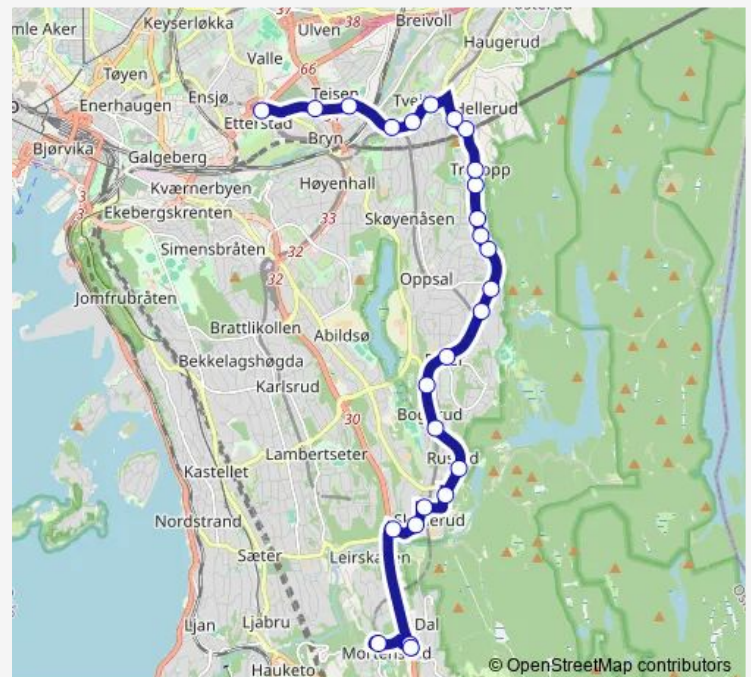

### Route schedule

Helsfyr T — Mortensrud T

Monday	05:39-00:39 <sup>+1</sup>
Tuesday	05:39-00:39 <sup>+1</sup>
Wednesday	05:39-00:39 <sup>+1</sup>
Thursday	05:39-00:39 <sup>+1</sup>
Friday	05:39-00:39 <sup>+1</sup>
Saturday	06:39-00:39 <sup>+1</sup>
Sunday	06:39-00:39 <sup>+1</sup>

### Route info

Direction: Helsfyr T

Stops: 25

Trip Duration: 0 hour 32 min

76 — Helsfyr T - Mortensrud T

Skullerudbakken

Skullerudkrysset

Mortensrudkrysset