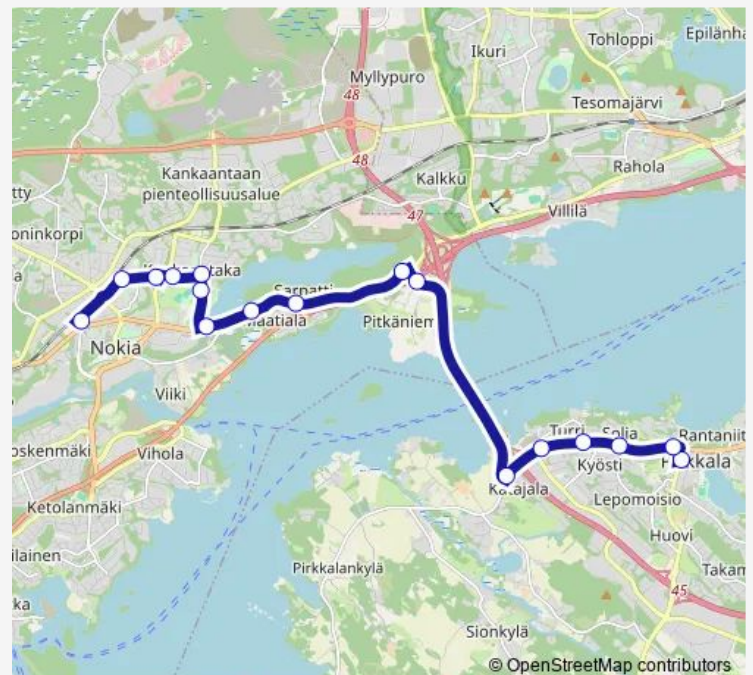

Tuesday 07:30-17:47

Wednesday 07:30-17:47

Thursday 07:30-17:47

Friday 06:20-16:43

Saturday —

Sunday —

Route info

Direction: Pirkkala

Stops: 17

Trip Duration: 0 hour 18 min

Direction

Nokia A — Pirkkala

14 stops

[Open route schedule](#)

Nokia A

Nokian ammattiopisto