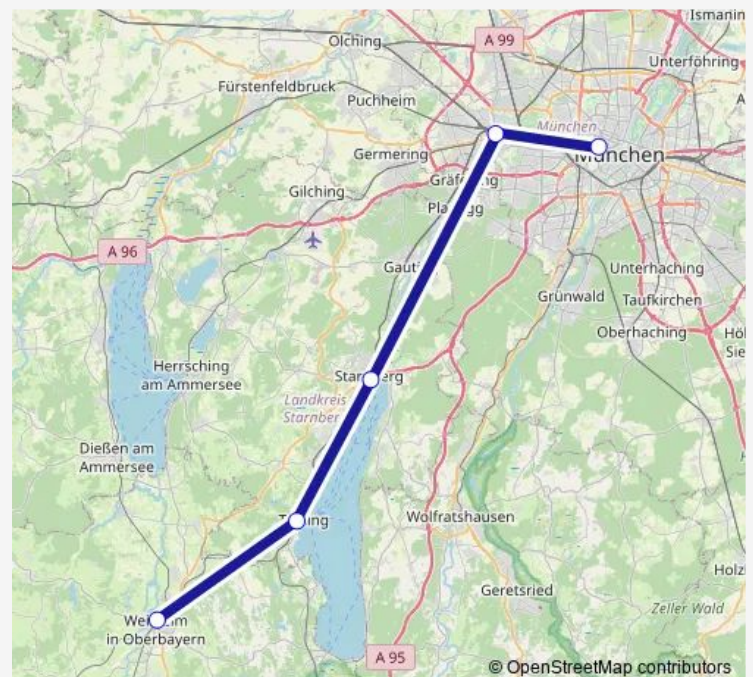

Rail RB65

[Go to website](#)

Direction

München Hbf — Weilheim (Oberbay)

4 stops

[Open route schedule](#)

München Hbf

Pasing

Tutting

Weilheim (Oberbay)

Route schedule

München Hbf — Weilheim (Oberbay)

Monday	05:15
Tuesday	05:15
Wednesday	05:15
Thursday	05:15
Friday	05:15
Saturday	—
Sunday	—

Route info

Direction: München Hbf

Stops: 4

Trip Duration: 1 hour 3 min

■ RB65

BusMaps

Direction

Weilheim (Oberbay) — München Hbf

5 stops

[Open route schedule](#)

Weilheim (Oberbay)

Direction: Weilheim (Oberbay)

Stops: 5

Trip Duration: 0 hour 45 min

Direction

München Hbf — Weilheim (Oberbay)

5 stops

[Open route schedule](#)

München Hbf