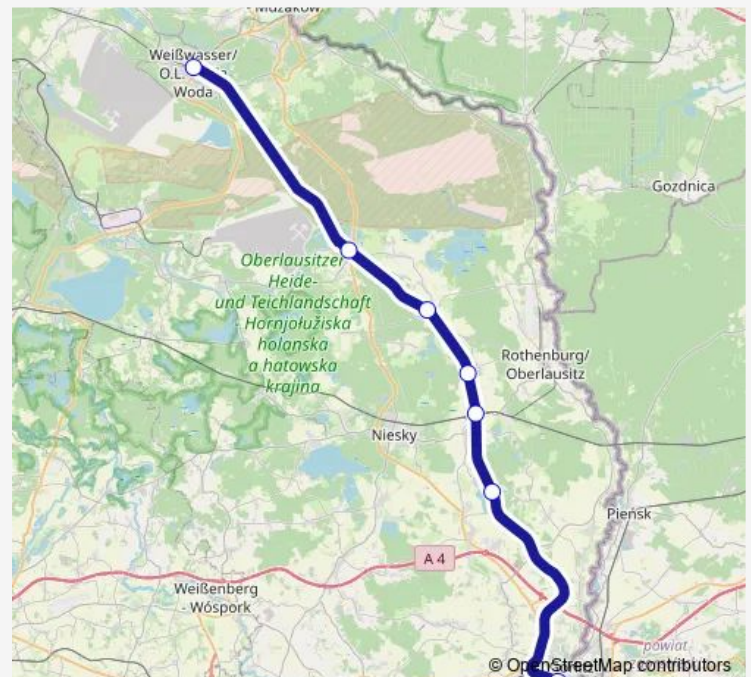

Regional Rail Service RB65

[Go to website](#)**Direction**

Görlitz, Bahnhof — Weißwasser (Oberlausitz), Bahnhof

7 stops

[Open route schedule](#)

Görlitz, Bahnhof

Kodersdorf, Bahnhof

Horka, Bahnhof

Wednesday 22:43-22:54

Thursday 22:43-22:54

Friday 22:54

Saturday —

Sunday 22:43-22:54

Route info

Direction: Görlitz, Bahnhof

Stops: 7

Trip Duration: 0 hour 37 min

■ RB65

BusMaps

Direction

Weißwasser (Oberlausitz), Bahnhof — Görlitz, Bahnhof

7 stops

[Open route schedule](#)

Weißwasser (Oberlausitz), Bahnhof

Direction: Weißwasser (Oberlausitz), Bahnhof

Stops: 7

Trip Duration: 0 hour 38 min

RB65 Regional Rail Service time schedules and route maps are available in an offline PDF at busmaps.com. Use the busmaps.com website to see live bus times, train schedule or subway schedule, and step-by-step directions for all public transit in Zgorzelec