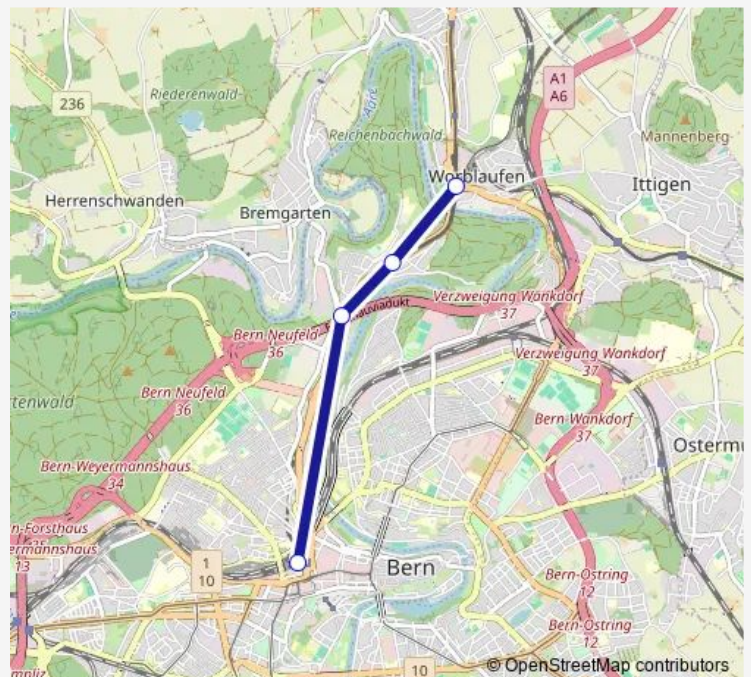

Regional Rail Service Re9

[Go to website](#)

Direction

Worblaufen — Bern

4 stops

[Open route schedule](#)

Worblaufen

Bern Tiefenau

Bern Felsenau

Bern

Route schedule

Worblaufen — Bern

Monday	05:15
Tuesday	05:15
Wednesday	05:15
Thursday	05:15
Friday	05:15
Saturday	05:15
Sunday	—

Route info

Direction: Worblaufen

Stops: 4

Trip Duration: 0 hour 7 min

■ Re9

BusMaps

Re9 Regional Rail Service time schedules and route maps are available in an offline PDF at busmaps.com. Use the busmaps.com website to see live bus times, train schedule or subway schedule, and step-by-step directions for all public transit in Bern