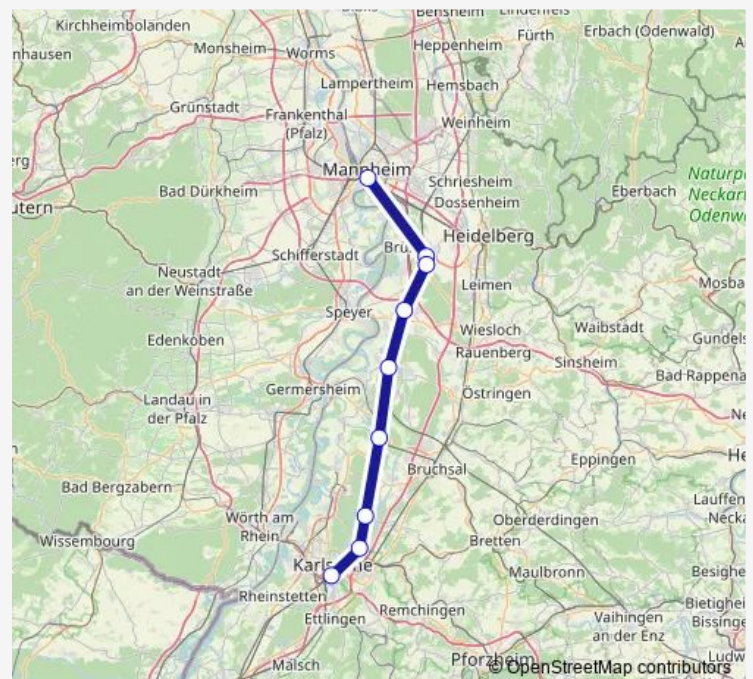

Regional Rail Service RE9

[Go to website](#)

Direction

Mannheim, Hauptbahnhof — Karlsruhe Hauptbahnhof

9 stops

[Open route schedule](#)

Mannheim, Hauptbahnhof

Schwetzingen, Bahnhof

Mannheim, Hauptbahnhof — Karlsruhe Hauptbahnhof

Monday 06:30

Tuesday 06:30

Wednesday 06:30

Thursday 06:30

Friday 06:30

Saturday —

Sunday —

Route info

Direction: Mannheim, Hauptbahnhof

Stops: 9

Trip Duration: 0 hour 44 min

RE9

Direction

Karlsruhe Hauptbahnhof — Mannheim, Hauptbahnhof

9 stops

Friday 17:00

Saturday —

Sunday —

Route info

Direction: Mannheim, Hauptbahnhof

Stops: 9

Trip Duration: 0 hour 44 min

Direction