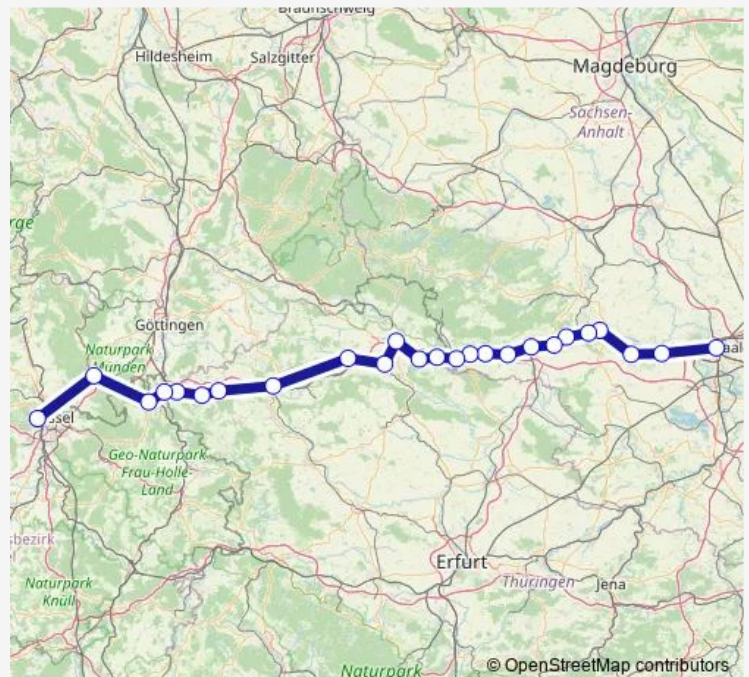

Regional Rail Service RE9

[Go to website](#)**Direction**

Leinefelde — Kassel Hauptbahnhof

16 stops

[Open route schedule](#)

Leinefelde

Beuren

Wingerode

Tuesday 04:23

Wednesday 04:23

Thursday 04:23

Friday 04:23

Saturday —

Sunday —

Route info

Direction: Leinefelde

Stops: 16

Trip Duration: 1 hour 17 min

■ RE9

BusMaps

Direction

Halle(Saale)Hbf — Kassel Bahnhof Wilhelmshöhe

25 stops

[Open route schedule](#)

Halle(Saale)Hbf

Teutschenthal

Röblingen am See

Lutherstadt Eisleben

Wolferode

Blankenheim(Sangerhausen)

Riestedt

Sangerhausen