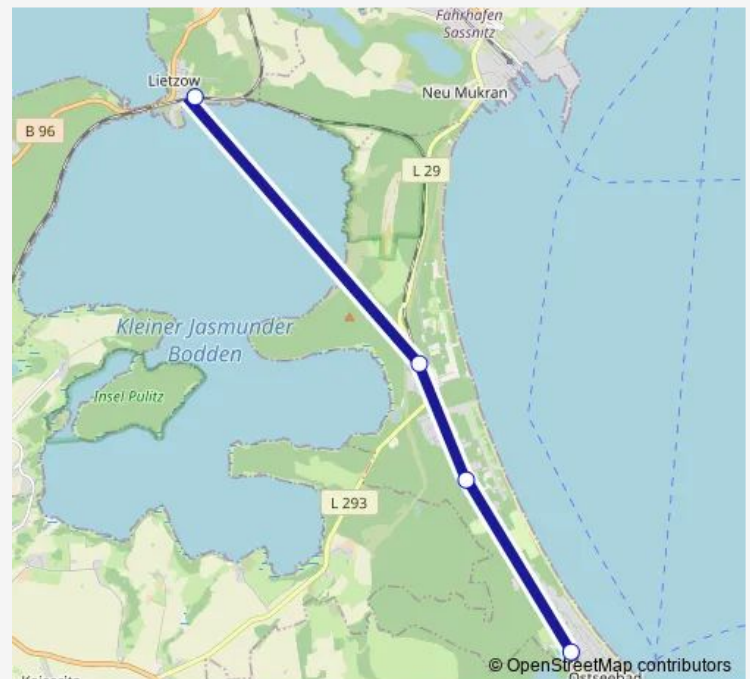

Thursday 04:54

Friday 04:54

Saturday 04:54

Sunday 04:54

Route info

Direction: Rostock Hauptbahnhof

Stops: 21

Trip Duration: 2 hour 0 min

RE9

BusMaps

Direction

Sassnitz Bahnhof — Rostock Hauptbahnhof

21 stops

[Open route schedule](#)

Sassnitz Bahnhof

Lancken