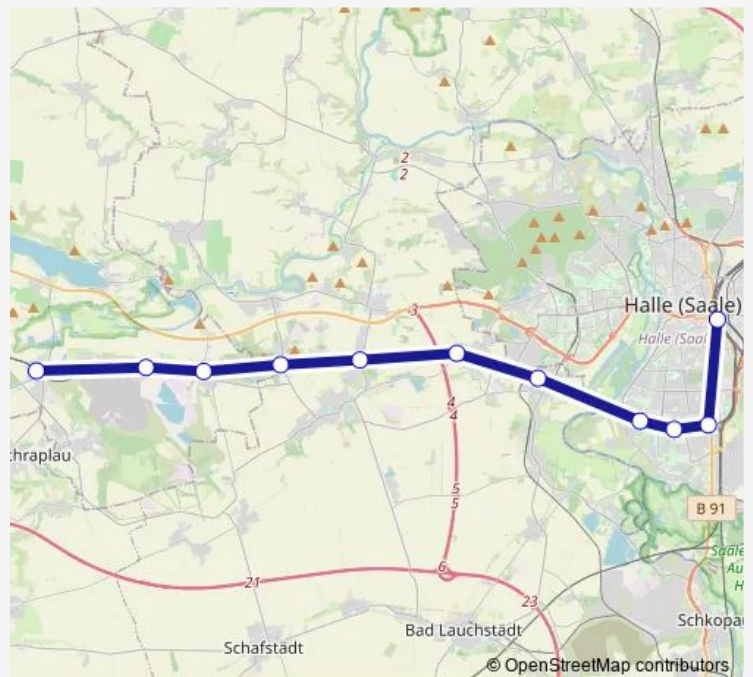

### Direction

undefined — undefined

0 stops

[Open route schedule](#)

### Route schedule

undefined — undefined

Monday 04:55-23:25

Tuesday 04:55-23:21

Wednesday 04:55-23:21

Thursday 04:55-23:21

Friday 04:55-23:21

Saturday 04:55-23:21

### Route info

Direction:

Stops: 0

Trip Duration: – min

■ Re9 — DPN Re9

## Route info

Direction: Röblingen am See

Stops: 8

Trip Duration: 0 hour 33 min

Re9 Rail time schedules and route maps are available in an offline PDF at busmaps.com. Use the busmaps.com website to see live bus times, train schedule or subway schedule, and step-by-step directions for all public transit in Merseburg