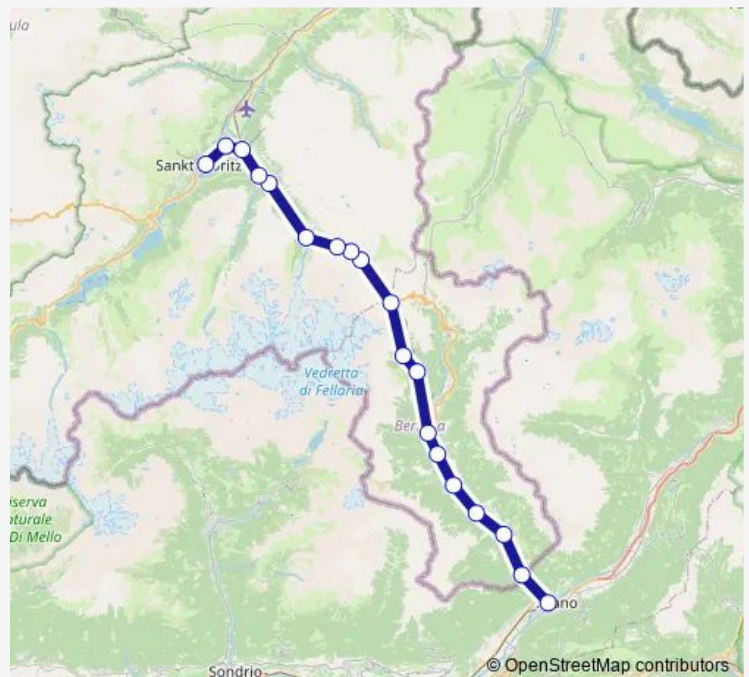

Sunday 08:48-16:48

Route info

Direction: St. Moritz

Stops: 18

Trip Duration: 2 hour 12 min

RE9

Direction

Tirano — St. Moritz

19 stops

[Open route schedule](#)

Tirano

Campocologno

Brusio

Miralago

Le Prese

Li Curt

Saturday 08:06-17:00

Sunday 08:06-17:00

Route info

Direction: Tirano

Stops: 19

Trip Duration: 2 hour 11 min

Direction

St. Moritz — Tirano

Wednesday 08:48-16:48

Thursday 08:48-16:48

Friday 08:48-16:48

Saturday 08:48-16:48

Sunday 08:48-16:48

Route info

Direction: St. Moritz

Stops: 18