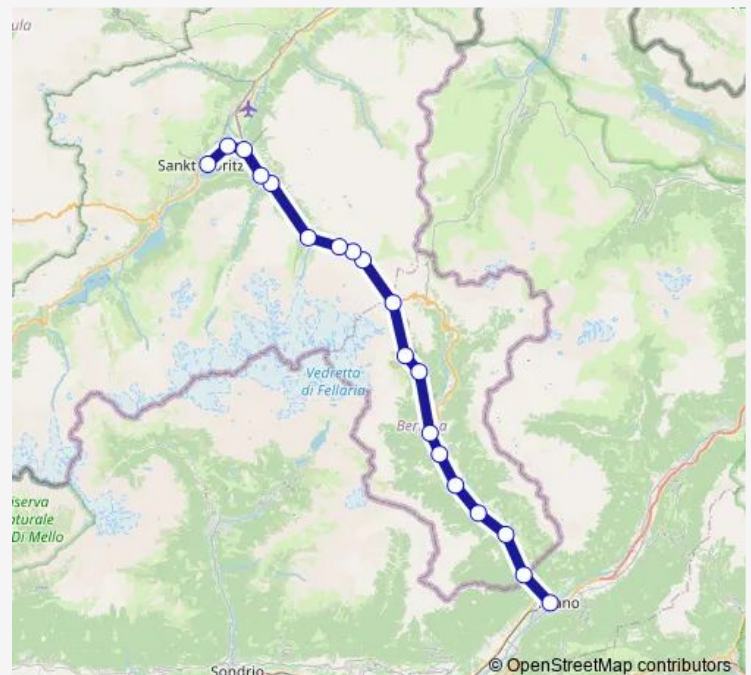

Sunday 08:48-16:48

Route info

Direction: St. Moritz

Stops: 18

Trip Duration: 2 hour 12 min

■ Re9

Direction

Tirano — St. Moritz

19 stops

[Open route schedule](#)

Tirano

Campocologno

Brusio

Miralago

Le Prese

Li Curt

Saturday 08:06-17:00

Sunday 08:06-17:00

Route info

Direction: Tirano

Stops: 19

Trip Duration: 2 hour 11 min

Direction

St. Moritz — Tirano

Wednesday 08:48-16:48

Thursday 08:48-16:48

Friday 08:48-16:48

Saturday 08:48-16:48

Sunday 08:48-16:48

Route info

Direction: St. Moritz

Stops: 18