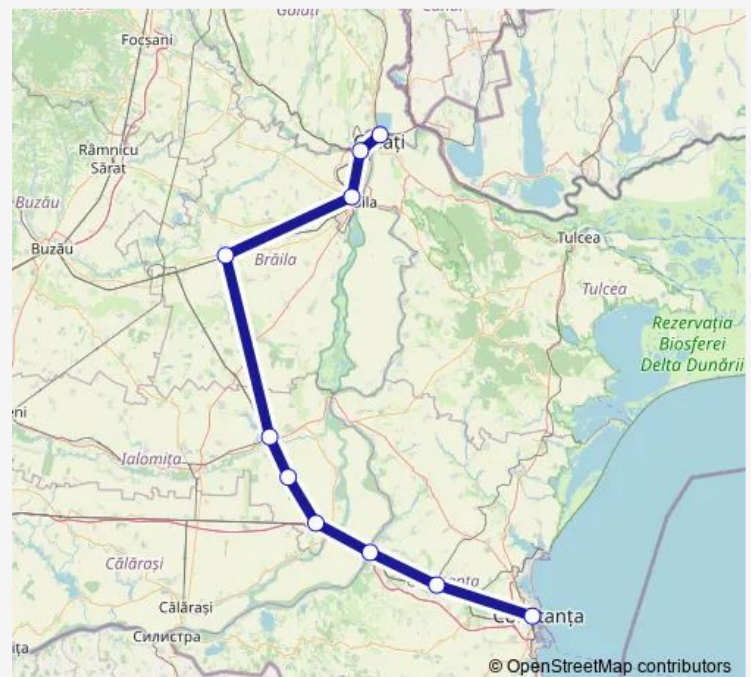

Rail IR: Constanța - Galați IR: Constanța - Medgidia - Cernavodă Pod - Fetești - Movila Hm. - Țândărei - Ianca hc. - Brăila - Barboși - Galați

[Go to website](#)

Direction

Constanța — Galați

10 stops

[Open route schedule](#)

Constanța

Medgidia

Cernavodă Pod

Fetești

Movila Hm.

Țândărei

Ianca hc.

Brăila

Barboși

Galați

Route schedule

Constanța — Galați

Monday 18:50

Tuesday 18:50

Wednesday 18:50

Thursday 18:50

Friday 18:50

Saturday 18:50

Sunday 18:50

Route info

Direction: Constanța

Stops: 10

Trip Duration: 3 hour 57 min

IR: Constanța - Galați Rail time schedules and route maps are available in an offline PDF at busmaps.com. Use the busmaps.com website to see live bus times, train schedule or subway schedule, and step-by-step directions for all public transit in Galați