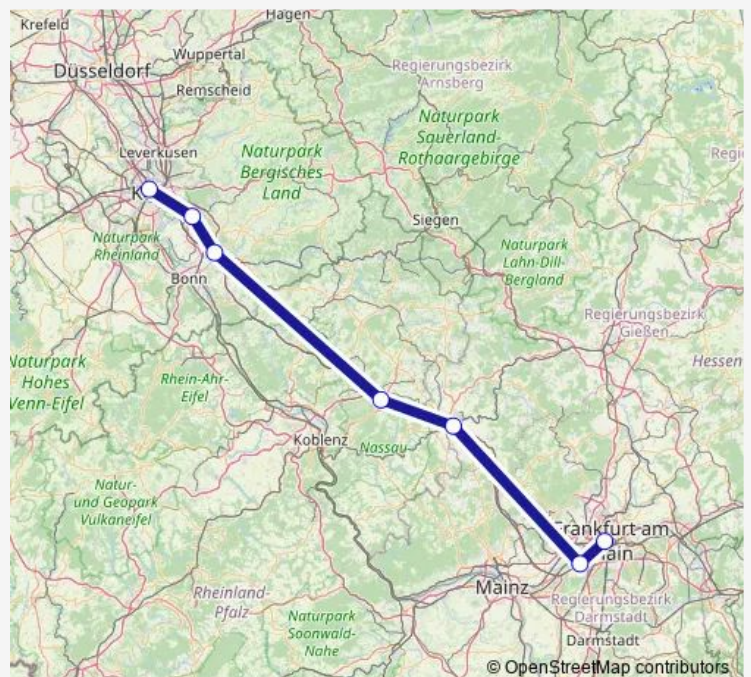

Siegburg/Bonn

Köln Messe/Deutz Gl.11-12

### Route schedule

Frankfurt(Main)Hbf — Köln Messe/Deutz Gl.11-12

Monday	—
Tuesday	—
Wednesday	—
Thursday	—
Friday	—
Saturday	12:31
Sunday	12:31

### Route info

Direction: Frankfurt(Main)Hbf

Stops: 6

Trip Duration: 1 hour 23 min

■ ICE 49