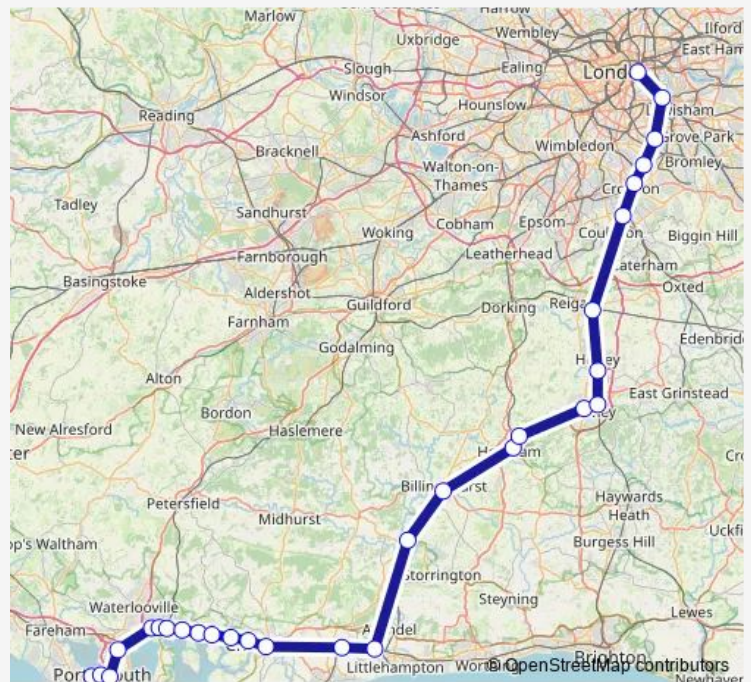

—

Sunday

08:01-21:01

Route info

Direction: Portsmouth Harbour

Stops: 26

Trip Duration: 2 hour 16 min

■ Sn:Pmh->Lbg — SN train service from PMH to Lbg

East Croydon

Norwood Junction

Sydenham

New Cross Gate

London Bridge

Direction

Portsmouth Harbour — London Bridge

29 stops

[Open route schedule](#)

Portsmouth Harbour

Portsmouth & Southsea

Fratton

Hilsea

Bedhampton

Havant

Warblington

Friday 05:28

Saturday 06:11-21:11

Sunday —

Route info

Direction: Portsmouth Harbour

Stops: 29

Trip Duration: 2 hour 15 min

Norwood Junction